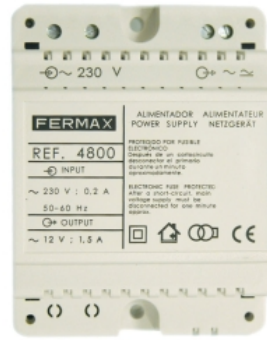

Includes

8661. 16/W CITY CLASSIC panel. Panel S6: 130x294.

8856. Flush box S6: 115x280x45.

80447. CITYMAX BASIC telephone. (16 units).

4800. Power supply 12Vac/1,5A-DIN4.

EAN 13: 8424299062167

Included products

BASIC CITYMAX TELEPHONE WHITE

Ref: 80447

Audio terminal. Installed in homes, enables communication with outdoor panel and door opening.

CITY CLASSIC PANEL S6 AP 208

Ref: 08661

Installed in the accesses to the building, they enable communication with homes, door opening, guard unit call, etc.

[+ INFO](#)

P.S.U. DIN4 230VAC/12VAC- 1,5A

Ref: 04800

Used to power the different equipment in a Fermax installation.

Constructed in self-extinguishing VO material. Includes a set of covers to protect the...