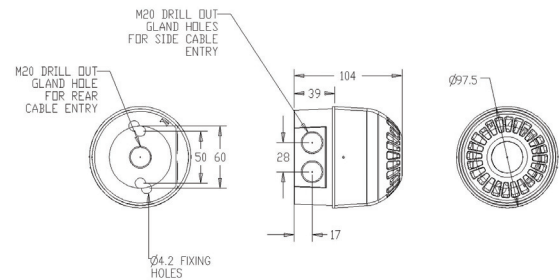

Sonos Sounder

Electronic sounder certified to EN54.

With the TimeSaver base, connections are made to the base during the initial wiring phase which results in faster and more reliable installation. The sounder head 'twists and clicks' into the base on commissioning, avoiding the wiring and connection problems associated with traditional sounders.

Deep Base

Shallow Base

Specifications

Combined Part No.	Base Part No.	Head Part No.	Colours	Audibility at 1m	Tones	Voltage	Current (tone dependent)
PSS-0003	PSO-0001 shallow base	PSS-0084	Red	Up to 106dB (A)	32	9-60V DC	4-41mA
PSS-0039	PSO-0006 shallow base	PSS-0089	White	Up to 106dB (A)	32	9-60V DC	4-41mA
PSS-0020	PSO-0003 deep base	PSS-0084	Red	Up to 106dB (A)	32	9-60V DC	4-41mA
PSS-0050	PSO-0007 deep base	PSS-0089	White	Up to 106dB (A)	32	9-60V DC	4-41mA

IP Rating: IP65 (deep base) IP21 (shallow base) **Operating Temp:** -25°C to +70°C **Construction:** Flame Retardant Polycarbonate

Cable Entries: Deep Base: 2 x 20mm cable glands **Weight:** 0.22kg (shallow base) 0.25kg (deep base)