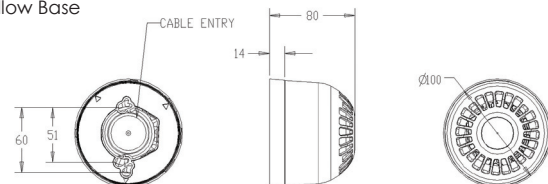

Sonos Sounder units are available in either red or white and with a choice of deep or shallow TimeSaver base.

Features

- Wide voltage range
- Simple 'First Fix' installation
- 2 Alarm stages
- 32 tones
- Tone and volume can be preset or adjusted off-base
- Weatherproof to IP65 (deep base units)
- Synchronised alarm tones
- Volume control - Typical 8dB

Deep Base

Shallow Base

Specifications

Combined Part No.	Base Part No.	Head Part No.	Colours	Audibility at 1m	Tones	Voltage	Current (tone dependent)
PSS-0003	PSO-0001 shallow base	PSS-0084	Red	Up to 106dB (A)	32	9-60V DC	4-41mA
PSS-0039	PSO-0006 shallow base	PSS-0089	White	Up to 106dB (A)	32	9-60V DC	4-41mA
PSS-0020	PSO-0003 deep base	PSS-0084	Red	Up to 106dB (A)	32	9-60V DC	4-41mA
PSS-0050	PSO-0007 deep base	PSS-0089	White	Up to 106dB (A)	32	9-60V DC	4-41mA

IP Rating: IP65 (deep base) IP21 (shallow base) **Operating Temp:** -25°C to +70°C **Construction:** Flame Retardant Polycarbonate

Cable Entries: Deep Base: 2 x 20mm cable glands **Weight:** 0.22kg (shallow base) 0.25kg (deep base)