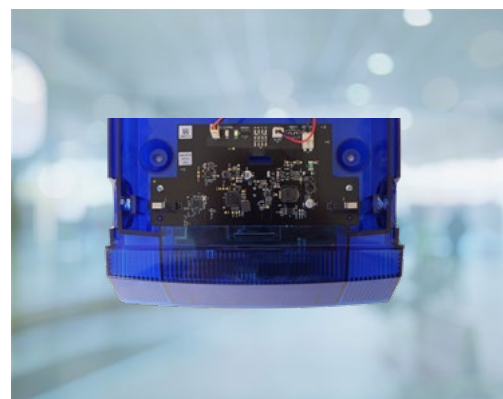

WSIR-EXT

Wireless external sounder & beacon

Mounting specifications:

	Operating Temperature	-25°C to +70°C
	IP/IK Rating	IP54/ IK07
	Product Dimensions	316mm x 205mm x 83mm
	Weight (Inc. battery)	1.10 kg nett
	External audible indication	102dB at 1m
	External visual indication	140 lm at source

Ordering Information:

Type	Art. No	Description
WSIR-EXT-B	V54538-F116-A100	WSIR-EXT Two way wireless outdoor sounder blue
WSIR-EXT-R	V54538-F116-A200	WSIR-EXT Two way wireless outdoor sounder red
WIR-EXT-O	V54538-F116-A300	WSIR-EXT Two way wireless outdoor sounder orange

an **ACRE**™
company

vanderbiltindustries.com

@VanderbiltInd

Vanderbilt Industries

Vanderbilt International Ltd.

Clonshaugh Business and Technology Park
Clonshaugh, Dublin D17 KV 84, Ireland

+353 1 437 2560