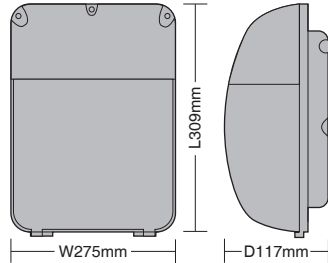

The new 30W LED Slimline Wall Packs are available in standard, emergency and photocell options, have a lumen output of 2400lm and all come with a 4 year guarantee.

Specification

- Voltage: 220-240V, 50/60Hz
- Wattage: 30W
- LED: 60pcs of 0.5W 2835 Epistar LED
- Colour temp: 6400K
- Lumen Output: 2400lm
- Life Expectancy: 40,000 hours
- Guarantee: 4 Year
- IP Rating: IP65
- RA: 80
- Power Factor: >0.95
- Beam angle: 120°
- Material: Die-cast Aluminium Base and PC diffuser
- Working Temp.: -20°C - 45°C

Specification Sheet - LED Slimline Wall Packs

MODEL	WATTAGE	COLOUR TEMPERATURE	LUMEN OUTPUT	PHOTOCELL	EMERGENCY	DIMENSIONS (L x W x D mm)
WPS30	30W	6400K	2400lm	NO	NO	309 x 275 x 117
WPS30PC	30W	6400K	2400lm	YES	NO	309 x 275 x 117
WPS30E	30W	6400K	2400lm	NO	YES	309 x 275 x 117
WPS30EPC	30W	6400K	2400lm	YES	YES	309 x 275 x 117