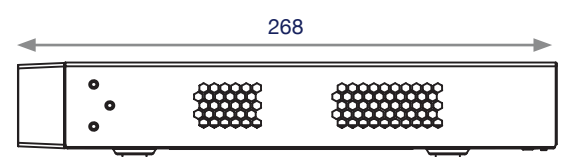

The WONVR216P5 is a 16 channel 5MP, 4MP, 3MP, 1080P, 960P and 720P high definition NVR. WONVR216P5 supports 16 channel simultaneous playback.

WONVR216P5 Front

WONVR216P5 Back

## Key Features

- Supports 16 channel 5MP, 4MP, 3MP, 1080P, 960P and 720P IP input
- Adopt standard H.265 and H.264 high profile compression format to get high quality video at much lower bit rate
- Intuitive and user friendly Graphic User Interface (GUI), Windows style operation by mouse
- Multi-mode recording: Manual / Timer / Motion / Sensor
- 16 channel simultaneous playback
- Search : Time slice, time, event (Manual, sensor, motion), Tag search
- Express and flexible backup via USB, network etc.
- Pentaplex : Preview, record, playback, backup and remote access
- DHCP, DDNS, PPPoE network protocol and CMS supported
- Remote control via IE or CMS : Preview, playback, backup, PTZ and configuration
- Dual stream technology for local storage with high definition, remote network transmission and remote surveillance with mobile device
- 16 PoE network ports supported by IPC direct connection to NVR, supports PoE power supply
- Multi-user online simultaneously
- Authorisation management, log view and device status view
- 1080P HD output, true high resolution display
- Support PTZ preset and auto cruise, up to 255 presets and 8 cruises
- Support NAT function and QR code scanning by mobile phone and pad
- Powerful smart phone & pad surveillance with iOS and Android OS

## Dimensions (mm)