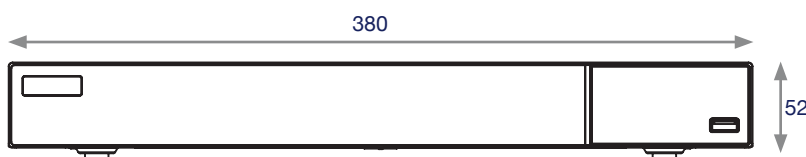

## Dimensions (mm)

## Specification

<b>Model Number</b>	WONVR216P5
<b>Compression</b>	Standard H.265, H.264
<b>System OS</b>	Embedded Linux
<b>Video Input</b>	16 channel IPC input
<b>Network Access Bandwidth</b>	112Mbps
<b>Network Access Format</b>	5MP / 4MP / 3MP / 1080P / 960P / 720P@25 / 30fps
<b>Video Output</b>	HDMI x 1 : 1920 x 1080 / 1280 x 1024 / 1024 x 768 VGA x 1 : 1920 x 1080 / 1280 x 1024 / 1024 x 768
<b>Audio Input</b>	16 channel IPC audio input
<b>Two Way Audio</b>	RCA x 1
<b>Audio Local Output</b>	RCA x 1
<b>Record Stream</b>	Dual stream recording
<b>Record Resolution</b>	5MP / 4MP / 3MP / 1080P / 960P / 720P @25 / 30fps
<b>Record Mode</b>	Manual, Timer, Motion, Sensor
<b>Simultaneous Playback</b>	16 channel max.
<b>Search</b>	Time slice / Time / Event / Tag search
<b>Smart Search</b>	Highlight colours to display the camera record in a certain period of time, different colours refer to different record events
<b>Function</b>	Play, Pause, FF, FB, Digital zoom, etc
<b>Alarm Mode</b>	Manual, Sensor, Motion, Exception
<b>Alarm Input</b>	Support IPC alarm input
<b>Alarm Output</b>	Support IPC alarm output
<b>Alarm Triggering</b>	Record, Snap, Preset, E-mail, etc.
<b>Network Interface</b>	RJ45 10 / 100 / 1000 Mbps x 1
<b>Network PoE Port</b>	RJ45 x 16
<b>Network Protocol</b>	TCP / IP, PPPoE, DHCP, DNS, DDNS, UPnP, NTP, SMTP
<b>Mobile OS</b>	iOS, Android
<b>Storage</b>	HDD: SATA x 2, up to 8TB per HDD Local backup: U disk, USB mobile HDD Network backup: Yes
<b>USB</b>	USB 2.0 x 2
<b>Remote Control</b>	Optional
<b>Power Supply</b>	DC48V
<b>Power Consumption</b>	≤15W (Without HDD)
<b>Working Environment</b>	Temperature: -10°C - 50°C, Humidity: 10% - 90%
<b>Dimensions</b>	380 (W) x 268 (D) x 52 (H) mm