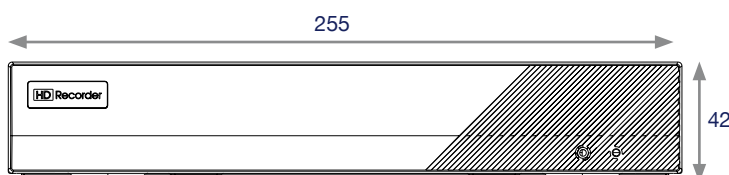

Dimensions (mm)

Specification

Model Number	WONVR14P5	WONVR18P5
Compression	Standard H.265, H.264	
System OS	Embedded Linux	
Video Input	4 channel IPC input	8 channel IPC input
IP Input Access / Transfer Bandwidth	32Mbps / 32Mbps	56Mbps / 56Mbps
Network Access Format	5MP / 4MP / 3MP / 1080P / 960P / 720P@25 / 30fps	
Video Output	HDMI x 1 : 1920 x 1080 / 1280 x 1024 / 1024 x 768 VGA x 1 : 1920 x 1080 / 1280 x 1024 / 1024 x 768	
Audio Input	4 channel IPC audio input	8 channel IPC audio input
Audio Local Output	No (HDMI supports the audio output)	
Record Stream	Dual stream recording	
Record Resolution	5MP / 4MP / 3MP / 1080P / 960P / 720P @25 / 30fps	
Record Mode	Manual, Timer, Motion, Sensor	
Simultaneous Playback	4 channel max.	8 channel max.
Search	Time slice / Time / Event / Tag search	
Smart Search	Highlight colours to display the camera record in a certain period of time, different colours refer to different record events	
Function	Play, Pause, FF, FB, Digital zoom, etc	
Alarm Mode	Manual, Sensor, Motion, Exception	
Alarm Input	No	
Alarm Output	No	
Alarm Triggering	Record, Snap, Preset, E-mail, etc.	
Network Interface	RJ45 100 Mbps x 1	
Network Protocol	TCP / IP, PPPoE, DHCP, DNS, DDNS, UPnP, NTP, SMTP	
Mobile OS	iOS, Android	
Storage	HDD: SATA x 1, up to 6TB per HDD Local backup: U disk, USB mobile HDD Network backup: Yes	
USB	USB 2.0 x 2	
Remote Control	Optional	
Power Supply	DC12V, 1.5A	
Power Consumption	≤6W (Without HDD)	
Working Environment	Temperature: -10°C - 50°C, Humidity: 10% - 90%	
Dimensions	255 (W) x 233 (D) x 42 (H) mm	