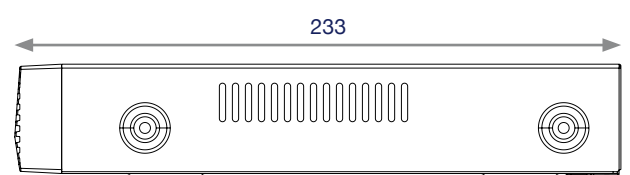

Dimensions (mm)

Specification

Model Number	WONVR14P5	WONVR18P5
Compression	Standard H.265, H.264	
System OS	Embedded Linux	
Video Input	4 channel IPC input	8 channel IPC input
IP Input Access / Transfer Bandwidth	32Mbps / 32Mbps	56Mbps / 56Mbps
Network Access Format	5MP / 4MP / 3MP / 1080P / 960P / 720P@25 / 30fps	
Video Output	HDMI x 1 : 1920 x 1080 / 1280 x 1024 / 1024 x 768 VGA x 1 : 1920 x 1080 / 1280 x 1024 / 1024 x 768	
Audio Input	4 channel IPC audio input	8 channel IPC audio input
Audio Local Output	No (HDMI supports the audio output)	
Record Stream	Dual stream recording	
Record Resolution	5MP / 4MP / 3MP / 1080P / 960P / 720P @25 / 30fps	
Record Mode	Manual, Timer, Motion, Sensor	
Simultaneous Playback	4 channel max.	8 channel max.
Search	Time slice / Time / Event / Tag search	
Smart Search	Highlight colours to display the camera record in a certain period of time, different colours refer to different record events	
Function	Play, Pause, FF, FB, Digital zoom, etc	
Alarm Mode	Manual, Sensor, Motion, Exception	
Alarm Input	No	
Alarm Output	No	
Alarm Triggering	Record, Snap, Preset, E-mail, etc.	
Network Interface	RJ45 100 Mbps x 1	
Network Protocol	TCP / IP, PPPoE, DHCP, DNS, DDNS, UPnP, NTP, SMTP	
Mobile OS	iOS, Android	
Storage	HDD: SATA x 1, up to 6TB per HDD Local backup: U disk, USB mobile HDD Network backup: Yes	
USB	USB 2.0 x 2	
Remote Control	Optional	
Power Supply	DC12V, 1.5A	
Power Consumption	≤6W (Without HDD)	
Working Environment	Temperature: -10°C - 50°C, Humidity: 10% - 90%	
Dimensions	255 (W) x 233 (D) x 42 (H) mm	