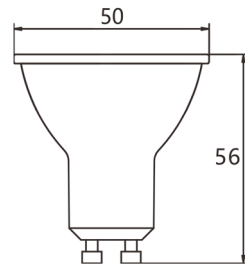

# 2700K-6500K+RGB WIFI GU10

5W WIFI GU10

5W

25K  
LIFESPAN (HRS)

BEAM ANGLE

CRI  
80

SMD

2 YEAR  
WARRANTY

## DIMENSIONS

## SPECIFICATIONS

Product Code	Power	Colour	Lumens	Socket Base	Dimension
WIFI-GU10	5W	2700K -6500K + RGB	400lm	GU10	56 x 50

Control from Anywhere

Schedule Time

Voice Command

Individually Control or Group Control