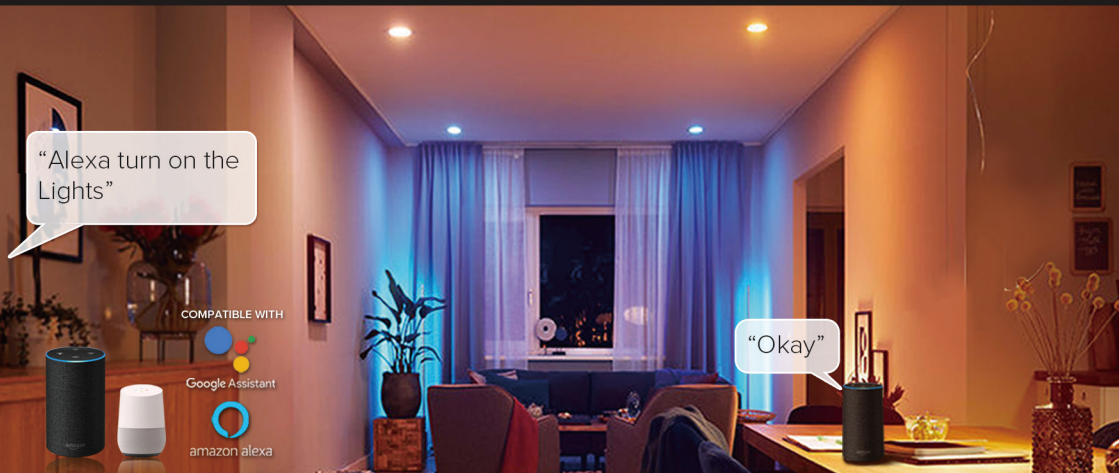

## FEATURES & BENEFITS

- 5W WIFI GU10
- 120° beam angle
- Connect via WIFI or Bluetooth
- Voice command via Google Assistant or Amazon Alexa
- Control your lights from anywhere with the swipe of your finger using Tuya APP, Smart Life APP
- Pre set scenes available
- Individually Control or Group Control
- Schedule time
- Colour Switchable 2700K – 6500K + RGB Multicoloured light output
- 2 year warranty

## SPECIFICATIONS

Product Code	Power	Colour	Lumens	Socket Base	Dimension
WIFI-GU10	5W	2700K -6500K + RGB	400lm	GU10	56 x 50

Control from Anywhere

Schedule Time

Voice Command

Individually Control or Group Control