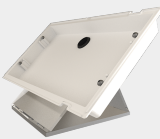

6812

DESK BASE FOR MAXI MONITOR

Desk base for desktop conversion of Maxi monitor. Dimensions: 105x75x110 mm.