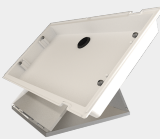

### ACCESSORIES

**6817**

FLUSH-MOUNTED BOX FOR MAXI MONITOR

Flush-mounted box in black ABS. Dimensions: 212x115x50mm

**6820**

SBC & VIP MAXI MONITOR WALL SUPPORT

Wall support for Maxi monitor. White. Dimensions: 216x117x16 mm.