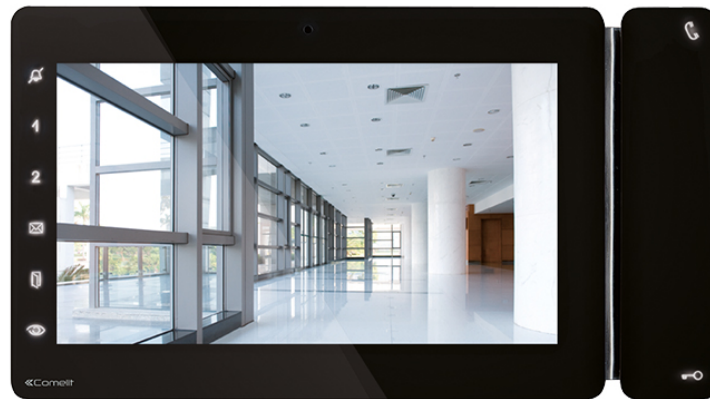

## MAXI VIP MONITOR, BLACK

7" 16:9 touch monitor with full-duplex hands-free audio. Management of Audio distribution and Energy consumption as standard. Audio, ringtone, colour and contrast adjustment. Equipped with a slot to house the micro SD Card. Ringtone can be customised. Equipped with video memory function and internal directory for the management of intercom calls. Management of external floor door call and call repetition as standard. Panic and alarm input. "Sensitive touch" commands with LED backlighting. The audio and door-opening command is always visible, whilst the others appear after touch or swipe contact. Also has button for self-ignition, selectable privacy or doctor button (with active red privacy indicator), and 2 controls for different uses. "Door Open" and "New Message" indicator lights. Flush or wall-mounted or desk base versions. 223x124x25mm. Compatible with H264 video format.

### AWARDS

DESIGN  
MILANO

**6802B**

**MAXI VIP MONITOR, BLACK**

**MAIN FEATURES**

Audio system:	No
Audio/video system:	Yes
Flush-mounted:	Yes
Wall-mounted:	Yes
Desk base-mounted:	Yes
Hands-free function:	Yes
Induction loop function:	Yes
Type of display:	LCD
Display size (mm):	
Touch screen display:	Yes
Display resolution HxV (mm):	
Product colour:	Black
Sensitive Touch technology:	Yes
Total buttons:	8
LED signaling (no.):	8
Wi-Fi Port:	No
Comaptibility with Video Entry Comelit App:	No