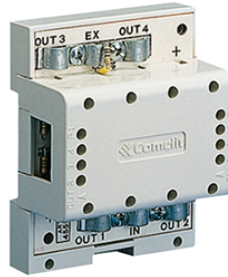

4555/A

VIDEO DISTRIBUTOR, 1 INPUT, 4 OUTPUTS, 12V DC POWER SUPPLY, .

video distributor, 1 input, 4 outputs, 12v dc power supply, din plastic cladding (4 modules), white colour scheme.

4555/A

VIDEO DISTRIBUTOR, 1 INPUT, 4 OUTPUTS, 12V DC POWER SUPPLY, .

MAIN FEATURES

Video inputs:	1
Video output:	4

GENERAL DATA

Supply voltage (VDC):	12
Product height (inch):	1.38
Product width (inch):	2.6
Product depth (inch):	3.35
Type of finish:	Plastic
Product colour:	White
Operating temperature (°F):	41 ÷ 104
RH max operating humidity (%):	75