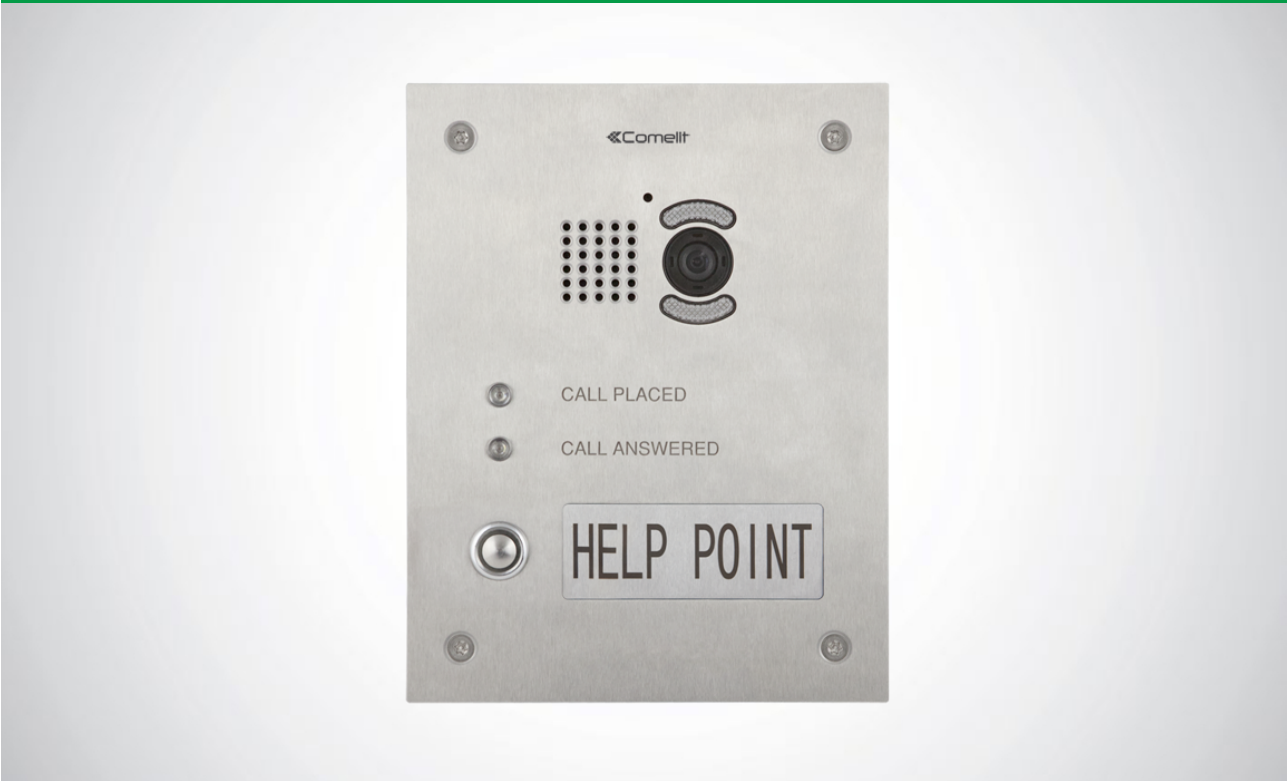

3460HHV

VIDEO HELP POINT ENTRANCE PANEL. VIP SYSTEM H264

Stainless steel entrance panel with a single call button and indicator LEDs for call forwarded and call answered. Complete with POE audio/video module for VIP system and flush-mounted box. "HELP POINT" model with Braille text. Can be wall-mounted using accessory Art. 3461. POE entrance panel. Compatible with H.264 video format. Product certified IP54. Dimensions 229x180x3 mm

3460HHV

VIDEO HELP POINT ENTRANCE PANEL. VIP SYSTEM H264

MAIN FEATURES

Type:	Monoblock entrance panel
Material:	Stainless steel
Flush-mounted:	Yes
Video encoding:	H.264
Buttons to call:	Yes
Total buttons:	1
IP protection rating:	IP54

HARDWARE SPECIFICATIONS

Visual signalling:	Yes
--------------------	-----

GENERAL DATA

Product height (inch):	9.02
Product width (inch):	7.09
Product depth (inch):	0.12
Product colour:	Steel

COMPATIBILITY

**3463**

Emergency entrance panel column

Stainless steel surface-mounted column. To be finished with an emergency entrance panel and flashing light.
Users in difficulty can use the call button on the entrance panel to send a call to request help from the emergency services. Dimensions: 250x702x100 mm