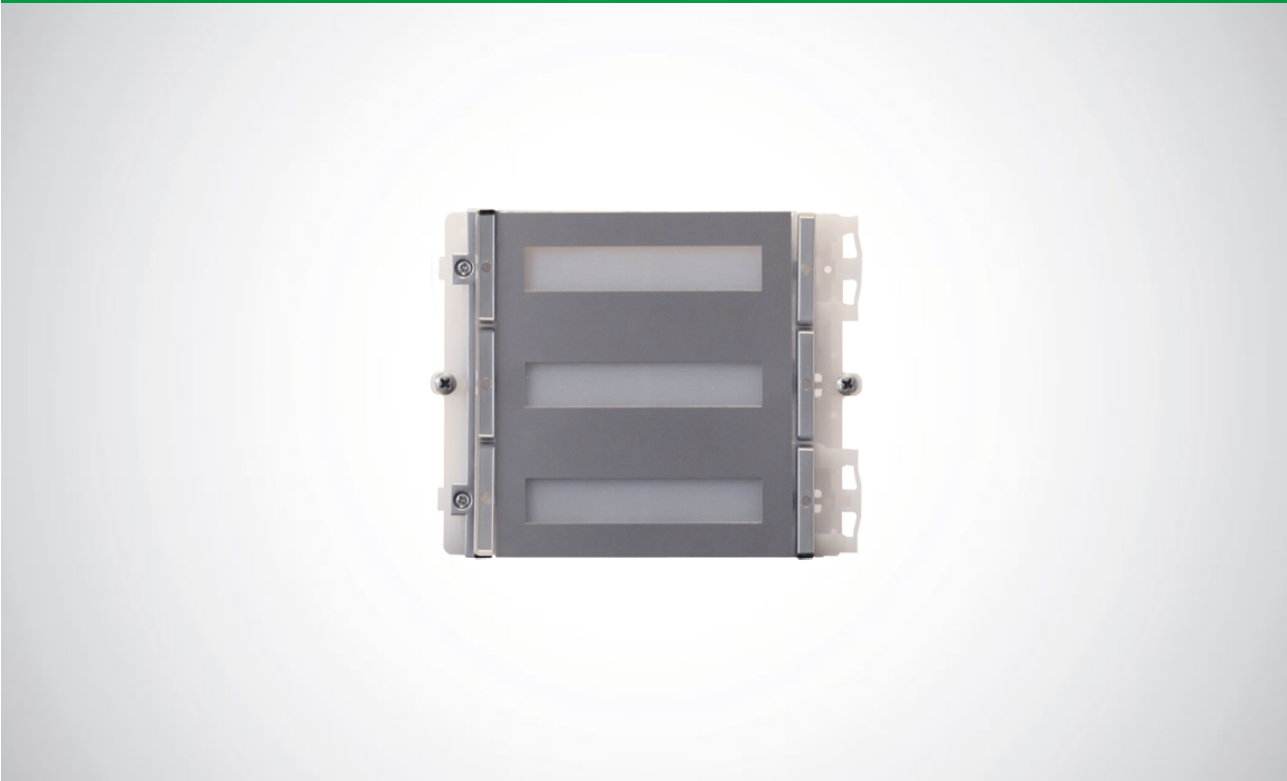

33436M

IKALL METAL SIMPLEBUS/VIP 6 BUTTON MODULE

IKALL entrance panel 6-button module for Simplebus/VIP systems, with stainless steel finish. Nameplate lighting options: blue/white/off.
Dimensions 112x89.5x40 mm.

33436M

IKALL METAL SIMPLEBUS/VIP 6 BUTTON MODULE

MAIN FEATURES

Backlighting colour:	Led blue, white, off
Vandal Resistant rating (IK code):	NO
Product height (inch):	3.52
Product width (inch):	4.41
Product depth (inch):	1.57
Operating temperature (°F):	-13 ÷ 131
Maximum current absorption (mA):	20

HARDWARE SPECIFICATIONS

Customisable housing:	No
Total buttons:	6
Sensitive Touch technology:	No

GENERAL DATA

Product colour:	Steel
-----------------	-------

COMPATIBILITY

Simplebus Top audio/video system:	Yes
Simplebus 2 audio system:	Yes
Vip system:	Yes