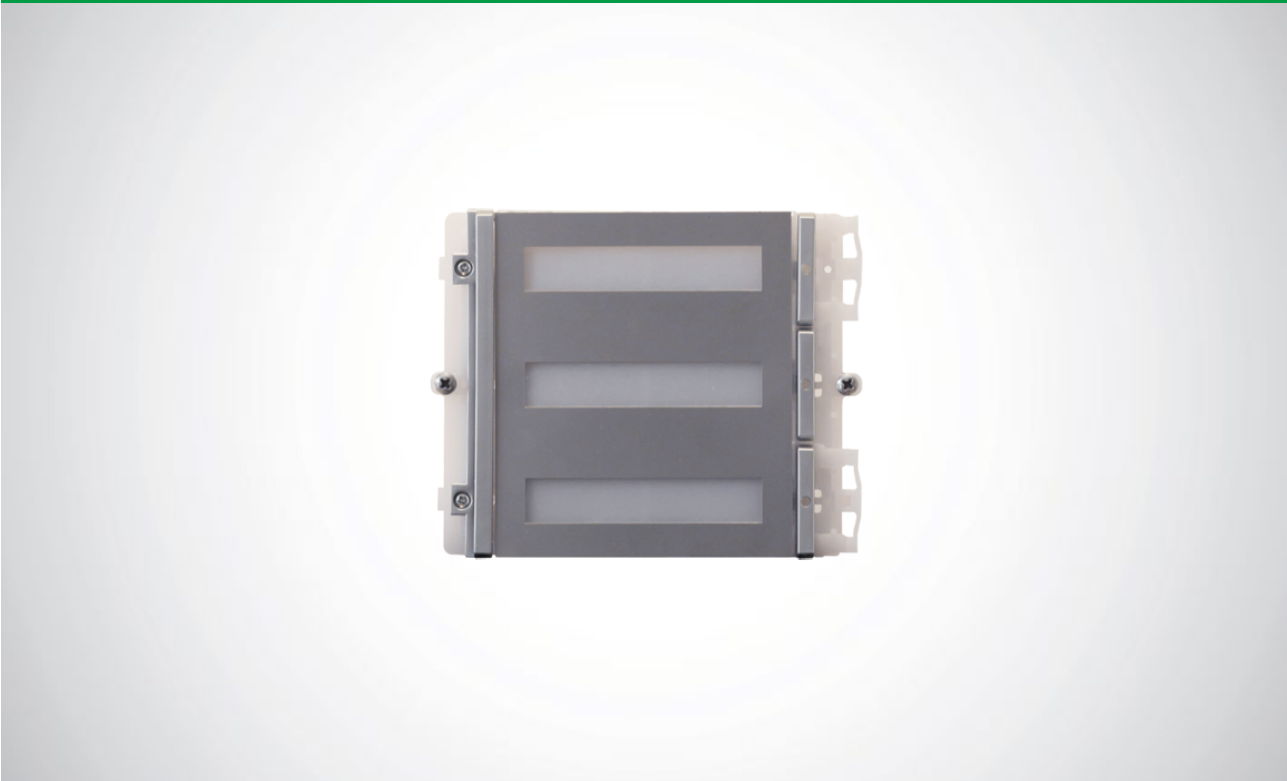

## IKALL METAL SIMPLEBUS/VIP 3 BUTTON MODULE

IKALL entrance panel 3-button module for Simplebus/VIP systems, with stainless steel finish. Nameplate lighting options: blue/white/off.  
Dimensions 112x89.5x40 mm.

**33433M**

**IKALL METAL SIMPLEBUS/VIP 3 BUTTON MODULE**

**MAIN FEATURES**

Backlighting colour:	Led blue, white, off
Vandal Resistant rating (IK code):	NO
Product height (inch):	3.52
Product width (inch):	4.41
Product depth (inch):	1.57
Operating temperature (°F):	-13 ÷ 131
Maximum current absorption (mA):	20

**HARDWARE SPECIFICATIONS**

Customisable housing:	No
Total buttons:	3
Sensitive Touch technology:	No

**GENERAL DATA**

Product colour:	Light Blue
-----------------	------------

**COMPATIBILITY**

Simplebus Top audio/video system:	Yes
Simplebus 2 audio system:	Yes
Vip system:	Yes