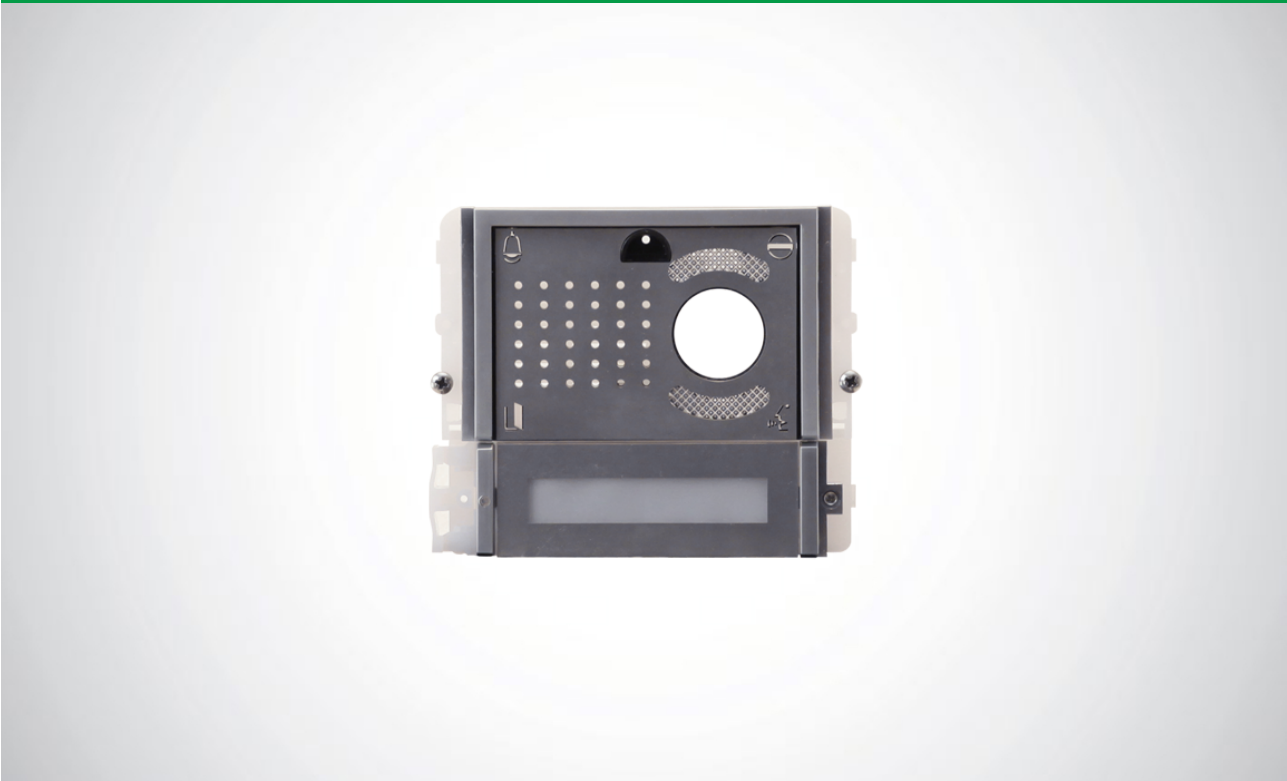

33411M

IKALL METAL VIDEO MODULE - 1 BUTTON

Audio/video module with stainless steel finish. Name plate with LED backlight, a choice of blue, white or off. Combine with matching Audio/Video module, depending on applied cabling. Dimensions 112x89, 5x32 mm.

33411M

IKALL METAL VIDEO MODULE - 1 BUTTON

MAIN FEATURES

Backlighting colour:	Led blue, white, off
Vandal Resistant rating (IK code):	NO
Product height (inch):	3.52
Product width (inch):	4.41
Product depth (inch):	1.26
Operating temperature (°F):	-13 ÷ 131

HARDWARE SPECIFICATIONS

Visual signalling:	Yes
Acoustic signalling:	Yes
Total buttons:	1

GENERAL DATA

Product colour:	Black RAL9005
-----------------	---------------

COMPATIBILITY

Simplebus Top audio/video system:	Yes
Simplebus 2 audio system:	Yes
Vip system:	Yes
Traditional system:	Yes

MOUNTING/INSTALLATION

Flush-mounted:	Yes
Wall-mounted:	Yes

AUDIO/VIDEO FEATURES

Audio system:	No
Audio/video system:	Yes