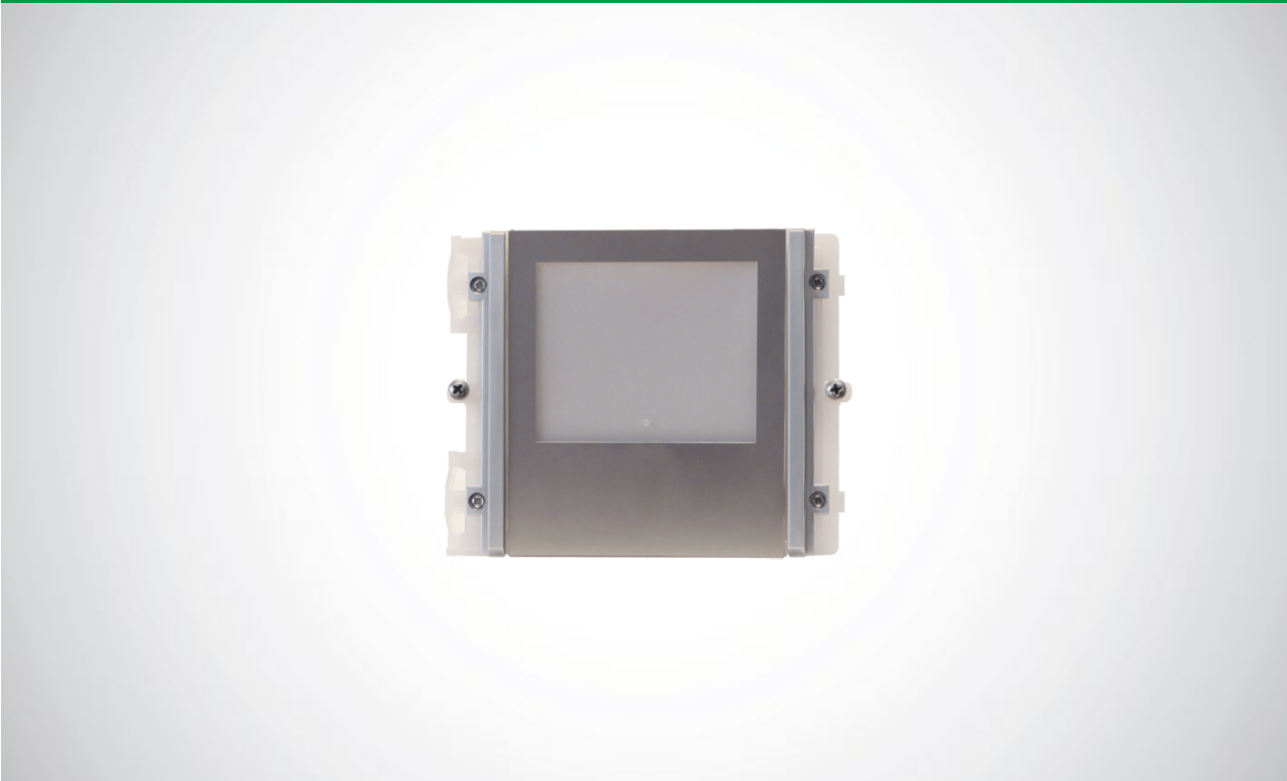

## IKALL METAL INDICATOR MODULE

LED-backlit module providing various indications, with stainless steel finish. Nameplate lighting options: blue/white/off. Dimensions 112x89.5x39.

**3336M**

**IKALL METAL INDICATOR MODULE**

**MAIN FEATURES**

|                                    |                      |
|------------------------------------|----------------------|
| Backlighting colour:               | Led blue, white, off |
| Vandal Resistant rating (IK code): | NO                   |
| Product height (inch):             | 3.54                 |
| Product width (inch):              | 4.25                 |
| Product depth (inch):              | 1.54                 |
| Operating temperature (°F):        | -13 ÷ 131            |
| Maximum current absorption (mA):   | 20                   |

**GENERAL DATA**

|                 |            |
|-----------------|------------|
| Product colour: | Light Blue |
|-----------------|------------|

**COMPATIBILITY**

|                                   |     |
|-----------------------------------|-----|
| Simplebus Top audio/video system: | Yes |
| Simplebus 2 audio system:         | Yes |
| Vip system:                       | Yes |