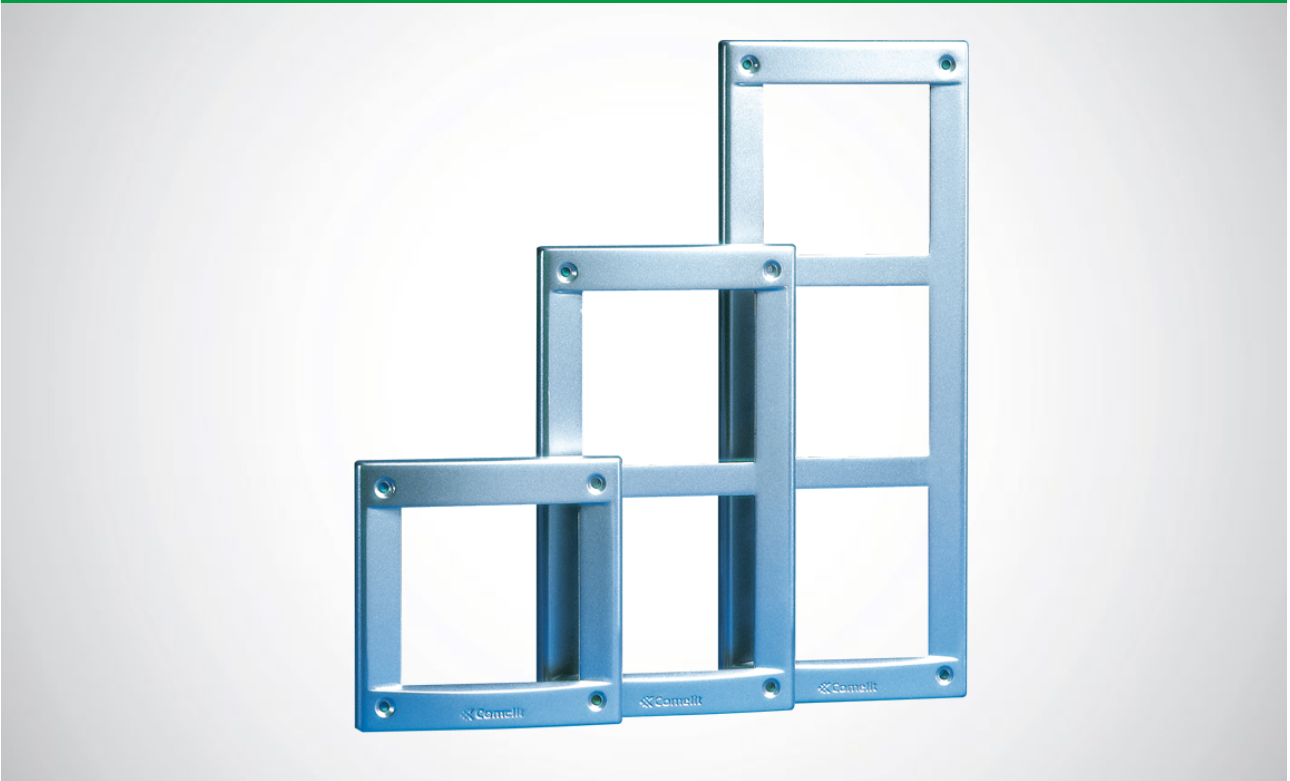

3161/3A

VANDALCOM SERIES FRAME. STEEL GREY COLOUR

Vandalcom 3 module frame. Steel grey colour. Dimensions 143x367x18 mm

3161/3A

VANDALCOM SERIES FRAME. STEEL GREY COLOUR

MAIN FEATURES

Vandal Resistant rating (IK code):	YES
Product height (inch):	14.45
Product width (inch):	5.63
Product depth (inch):	0.71

GENERAL DATA

Product colour:	Grey
-----------------	------

COMPATIBILITY

Simplebus Top audio/video system:	Yes
Simplebus 2 audio system:	Yes
Traditional system:	Yes
Simplified system:	Yes
Comelbus system:	Yes
Comtel system:	Yes

MOUNTING/INSTALLATION

Flush-mounted:	Yes
Wall-mounted:	Yes

AUDIO/VIDEO FEATURES

Audio system:	Yes
Audio/video system:	Yes