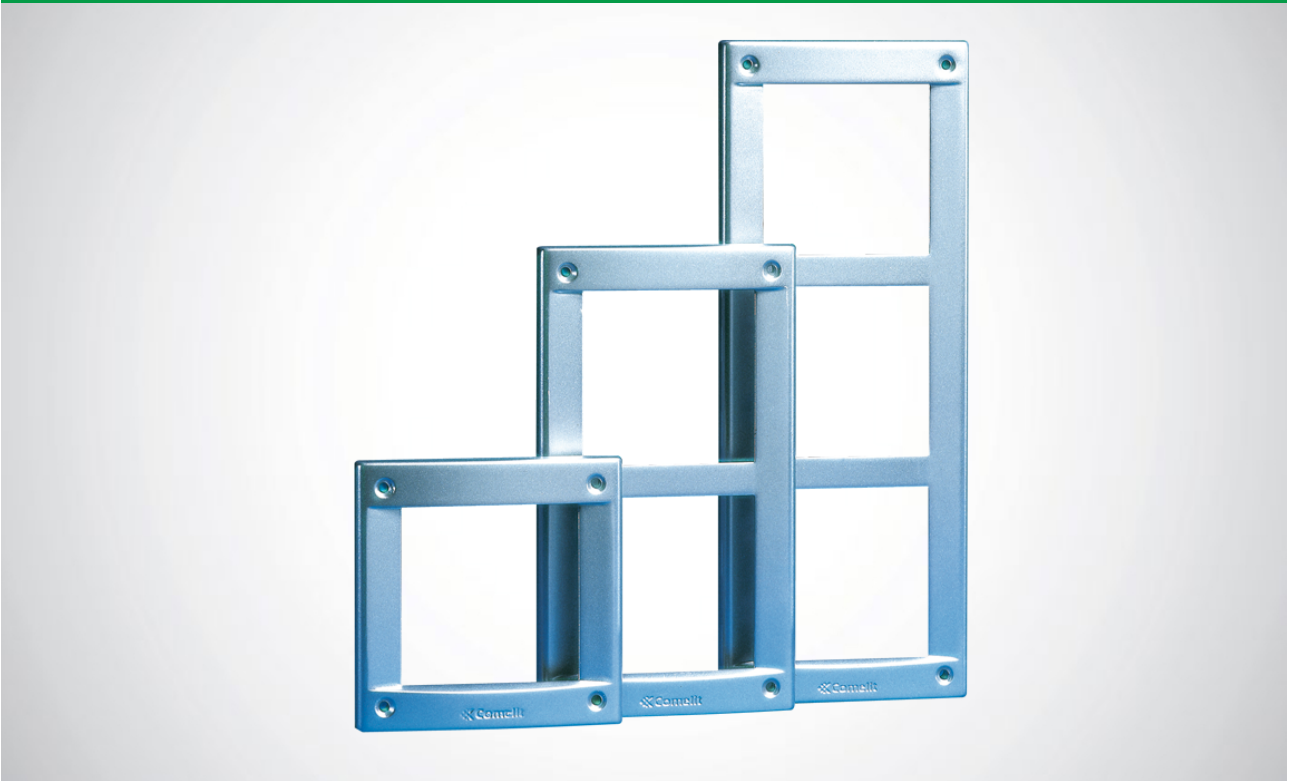

3161/1A

VANDALCOM SERIES FRAME. STEEL GREY COLOUR

Vandalcom 1 module frame. Steel grey colour. Dimensions 143x143x18 mm

3161/1A

VANDALCOM SERIES FRAME. STEEL GREY COLOUR

MAIN FEATURES

Vandal Resistant rating (IK code):	YES
Product height (inch):	5.63
Product width (inch):	5.63
Product depth (inch):	0.71

GENERAL DATA

Product colour:	Grey
-----------------	------

COMPATIBILITY

Simplebus Top audio/video system:	Yes
Simplebus 2 audio system:	Yes
Traditional system:	Yes
Simplified system:	Yes
Comelbus system:	Yes
Comtel system:	Yes

MOUNTING/INSTALLATION

Flush-mounted:	Yes
Wall-mounted:	Yes

AUDIO/VIDEO FEATURES

Audio system:	Yes
Audio/video system:	Yes