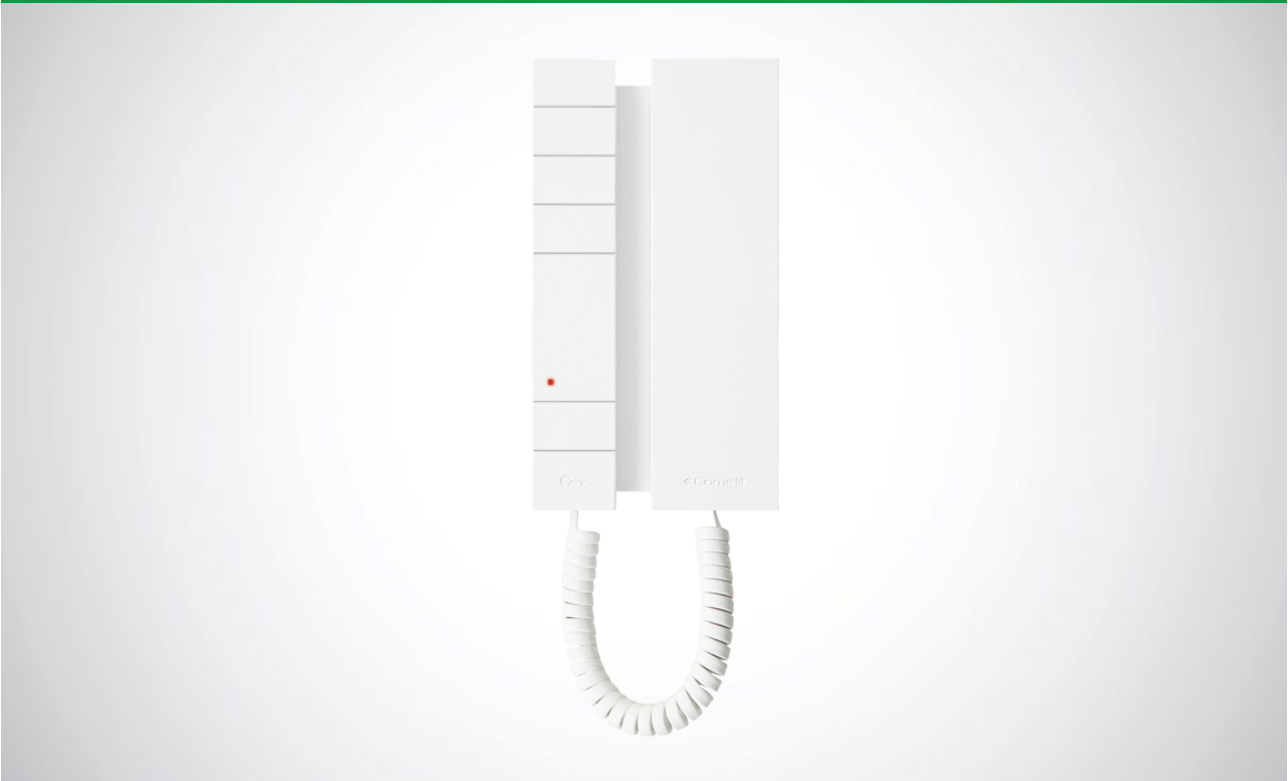

2719W

5-BUTTON MINI DOOR-ENTRY PHONE, SBTOP

MINI door-entry phone with electronic call, call volume adjustment, privacy function and conversation privacy. Equipped as standard with a series of key buttons and a further 4 buttons for intercom function or various services (1 of the buttons can be used as a C/N.O contact). Equipped with an LED that may be used for various signals (busy, doctor function). Complete with 8-position dip-switch for selection of the desired user code. Door-entry phone for use in all Simplebus systems. Equipped with a selector for setting the type of system (Simplebus 1 or Simplebus2). Allows management of floor door call, call repeat, sending of alarm signals, call to main switchboard and secondary switchboard and intercom call function. Fitted with terminal art. 1214/2C. Dimensions: 105x191x28 mm

AWARDS

DESIGN
MILANO

2719W
5-BUTTON MINI DOOR-ENTRY PHONE, SBTOP
MAIN FEATURES

Audio system:	Yes
Wall-mounted:	Yes
Desk base-mounted:	Yes
Product colour:	White
Total buttons:	5
LED signaling (no.):	1

FUNCTIONS

HARDWARE SPECIFICATIONS

Visual signalling:	Yes
Acoustic signalling:	Yes
Type of finish:	Plastic

SETTINGS

Loudspeaker volume control:	Yes
Microphone volume control:	Yes
Ringtone volume control:	Yes

GENERAL DATA

Product height (inch):	191,01
Product width (inch):	104,9
Product depth (inch):	27,94

COMPATIBILITY

Simplebus Top audio/video system:	Yes
-----------------------------------	-----

2719W

5-BUTTON MINI DOOR-ENTRY PHONE, SBTOP