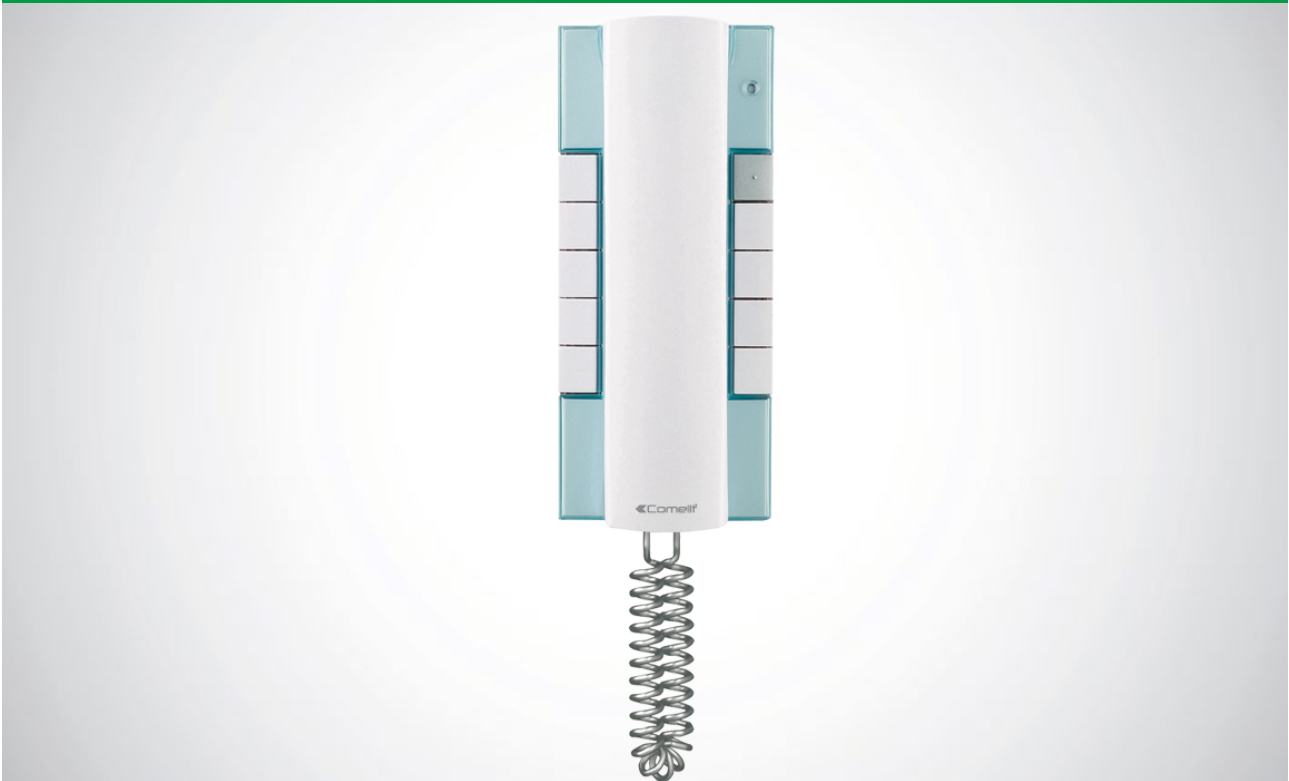

2633

**ELEGANCE DOOR-ENTRY PHONE, VIP SYSTEM. STYLE SERIES**

Entry phone with electronic call, conversation button on base, call volume control and privacy function. Equipped as standard with key buttons and a further 8 configurable buttons. Also equipped with a LED for various indications (incoming call, doctor function and lock release). Allows floor door call and call repetition management. Dimensions: 95x215x58 mm.

### MAIN FEATURES

Audio system:	Yes
Audio/video system:	No
Flush-mounted:	No
Wall-mounted:	Yes
Desk base-mounted:	Yes
Hands-free function:	No
Induction loop function:	Yes
Product colour:	White RAL9003, cover light blue
Interchangeable cover:	Yes
Sensitive Touch technology:	No
Total buttons:	2
Additional buttons:	8
LED signaling (no.):	1