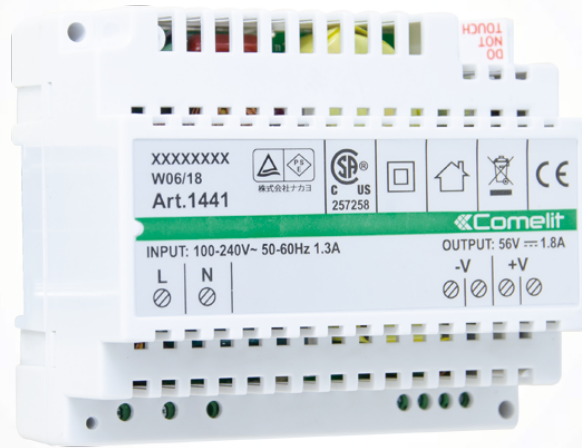

1441

RISER POWER SUPPLY VIP 120W

230Vac/110Vac 100W power supply unit - 55Vdc with DIN bar (6 modules). Dimensions 99 x 93 x 53 mm

1441

RISER POWER SUPPLY VIP 120W

MAIN FEATURES

Applicable to DIN rail:	Yes
Number of DIN modules:	6

GENERAL DATA

Product height (inch):	3.9
Product width (inch):	3.66
Product depth (inch):	2.09

COMPATIBILITY

Vip system:	Yes
-------------	-----

MOUNTING/INSTALLATION

Wall-mounted:	Yes
---------------	-----

AUDIO/VIDEO FEATURES

Audio/video system:	Yes
---------------------	-----

ELECTRICAL SPECIFICATIONS

Power supply:	100÷240VAC
Direct voltage output A (VDC):	55
Maximum current absorption (mA):	1.3
Maximum power delivered (W):	100