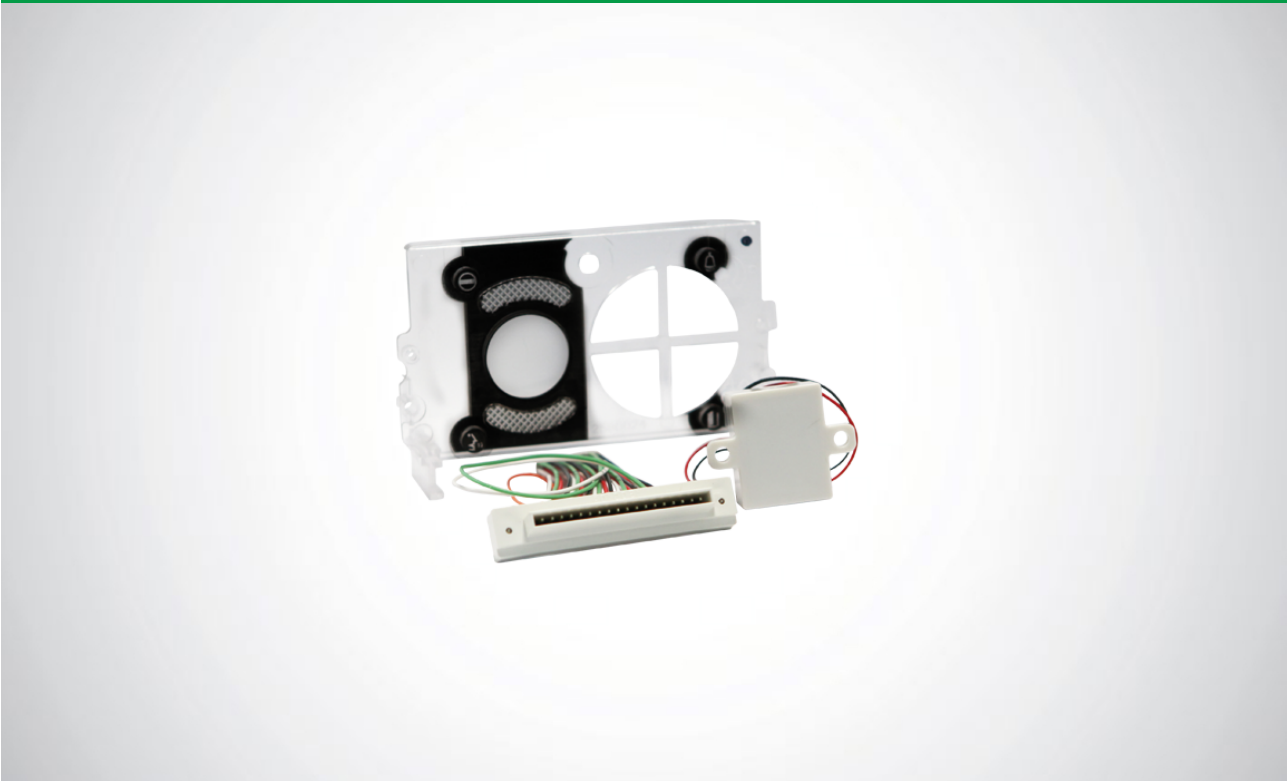

1250IV

IKALL BRACKET FOR VIDEO UNITS

Accessory allowing the installation and use of Ikall audio/video modules part. 4680, 4680C, 4680K, 4680KC, 4681, 4682C, 4682HC, 4682KC, 4682HKC, 4675 and 4673 on single-plate entrance panels. Fitted with a voltage reducer for powering festoon lamps if used with power supply unit 1595 or 1207.

1250IV

IKALL BRACKET FOR VIDEO UNITS

COMPATIBILITY

Simplebus Top audio/video system:	Yes
Simplebus 2 audio system:	Yes
Vip system:	Yes
Traditional system:	Yes

AUDIO/VIDEO FEATURES

Audio system:	No
Audio/video system:	Yes