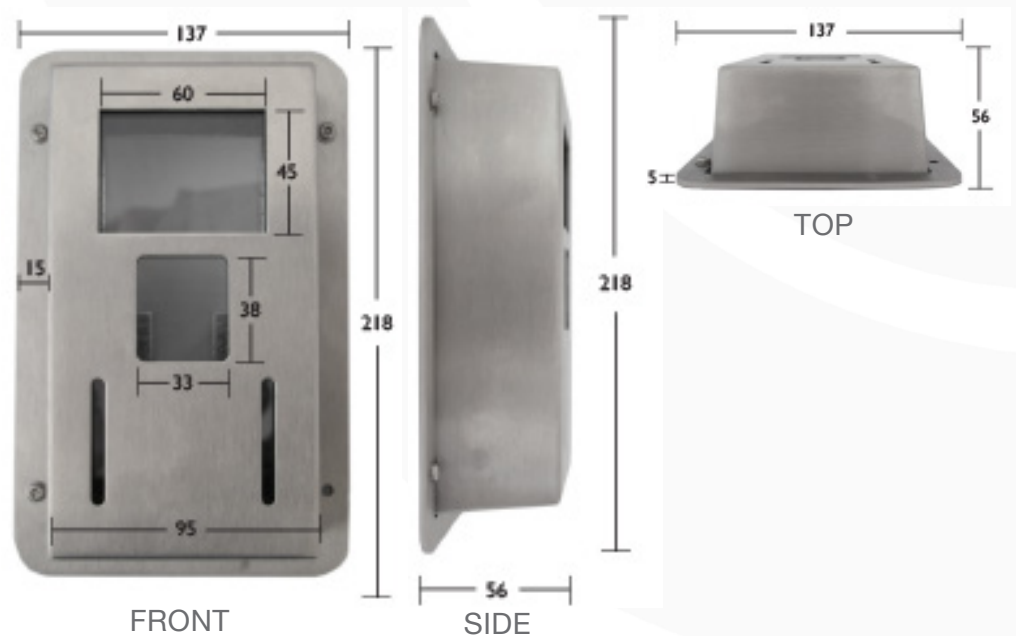

VRH5000

Vandal Resistant Stainless Steel Enclosure
for AC5000SC

VRH5000

Key Features

- Surface Mount
- Brush Stainless Steel (316 Grade)
- Dimensions (W x H x D) - 137 x 218 x 56 mm
- Weight - 1.170Kg

Dimensions (mm)