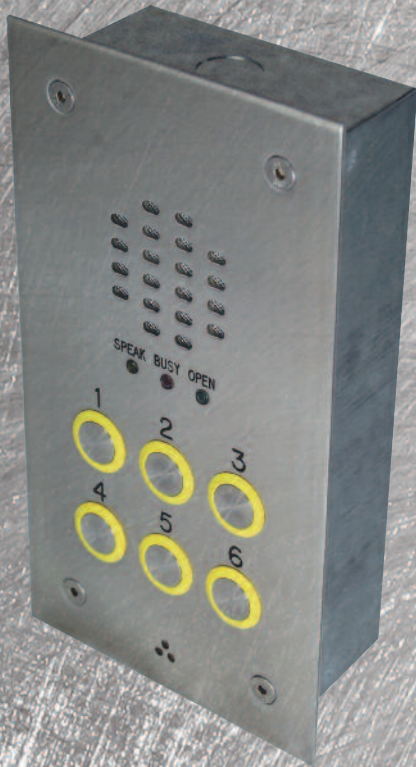

VR120 Vandal Resistant Entry

The **VR120** door panels (All 120mm wide) have CALL PROGRESS LEDs for “SPEAK”, “DOOR OPEN” and “BUSY” along with distinct audio reassurance tones to assist the visitor. Buttons are IP68 rated with the option of a yellow bezel offering a high contrast to the fascia for DDA (Disability Discrimination Act) requirements.

All face plates are deep engraved with 6mm in-filled black characters to identify each button. Optional colours for specific applications can be specified along with custom logos.

The **VR120** face plates are attached to their back box with either 4 or 6 anti-vandal fixings depending on panel size and options. All face plates are fitted with a purpose manufactured neoprene seal to prevent the ingress of dust and liquid.

- 12 Gauge stainless steel
- IP68 rated buttons with optional yellow bezel
- SPEAK, BUSY & OPEN call progress LED's
- Call progress reassurance tones
- Dry contact lock output
- Timed call, speech and lock release
- Speaker and microphone volume adjustments

Panel sizes (Part No: VR120-n/138 where n = number of buttons)

Type Buttons	Audio	Video	Audio + Prox	Video + Prox	Audio + Codelock	Video + Codelock
1	120x220	120x280	120x280	120x400	120x280	120x400
2	120x220	120x280	120x280	120x400	120x280	120x400
3	120x220	120x280	120x280	120x400	120x280	120x400
4	120x220	120x400	120x280	120x400	120x400	120x500
5	120x220	120x400	120x280	120x400	120x400	120x500
6	120x220	120x400	120x280	120x400	120x400	120x500
7	120x280	120x400	120x400	120x500	120x400	120x500
8	120x280	120x400	120x400	120x500	120x400	120x500
9	120x280	120x400	120x400	120x500	120x400	120x500
10	120x280	120x400	120x400	120x500	120x400	120x500
11	120x280	120x400	120x400	120x500	120x400	120x500
12	120x280	120x400	120x400	120x500	120x400	120x500