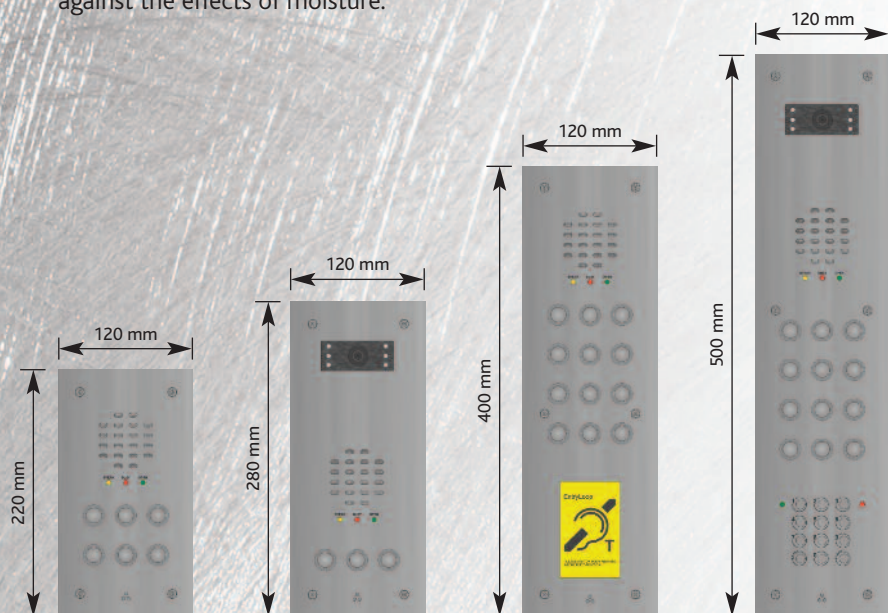

VR120 Vandal Resistant Entry

The **VR120** door panels (All 120mm wide) have CALL PROGRESS LEDs for “SPEAK”, “DOOR OPEN” and “BUSY” along with distinct audio reassurance tones to assist the visitor. Buttons are IP68 rated with the option of a yellow bezel offering a high contrast to the fascia for DDA (Disability Discrimination Act) requirements.

All face plates are deep engraved with 6mm in-filled black characters to identify each button. Optional colours for specific applications can be specified along with custom logos.

The **VR120** face plates are attached to their back box with either 4 or 6 anti-vandal fixings depending on panel size and options. All face plates are fitted with a purpose manufactured neoprene seal to prevent the ingress of dust and liquid.

Flush boxes are standard. Stainless steel bezel flush boxes and surface with rain shield are also available across the range. Panels and back boxes can also be designed to specific dimensions.

Features

- 12 Gauge stainless steel
- IP68 rated buttons with optional yellow bezel
- SPEAK, BUSY & OPEN call progress LED's
- Call progress reassurance tones
- Dry contact lock output
- Timed call, speech and lock release
- Speaker and microphone volume adjustments