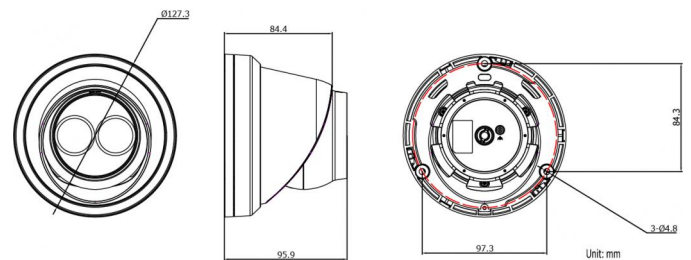

TVT-5602

TruVision 2MPx, H.265/H.264, IP Fixed Lens Turret Camera, 2.8mm, True D/N, WDR, 30m IR, Micro SD/SDHC/SDXC Slot, PoE (802.3-af)/12VDC, IP67, White

As a company of innovation, UTC Fire & Security reserves the right to change product specifications without notice. For the latest product specifications, visit UTC Fire & Security online or contact your sales representative.

30 April 2019 - 4:49

United Technologies

Climate | Controls | Security