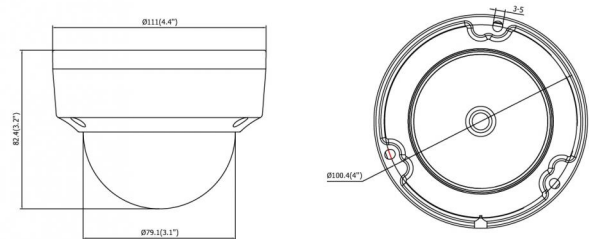

TVD-5603

TruVision 8MPx/4K, H.265/H.264, IP Fixed Lens Dome Camera, 2.8mm, True D/N, WDR, 30m IR, Micro SD/SDHC/SDXC Slot, Audio, I/Os, PoE (802.3-af)/12VDC, IP67, IK10

Regulatory

Compliance	CE, FCC, REACH, RoHS, UL, WEEE

Unit: mm (Inch)

As a company of innovation, UTC Fire & Security reserves the right to change product specifications without notice. For the latest product specifications, visit UTC Fire & Security online or contact your sales representative.

24 April 2019 - 17:08