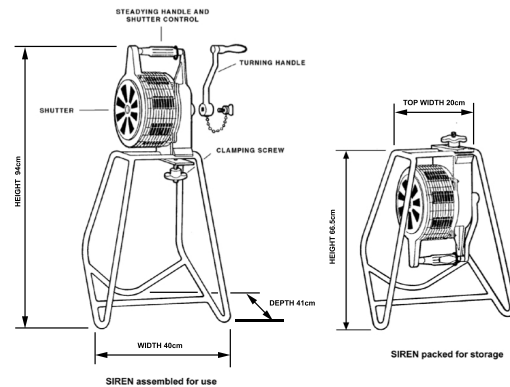

Powered by rotating the handle, this siren has a plate to shut off the sound once up to speed giving it the ability to produce three different tones.

Robust and compact, the siren can be easily transported to remote locations and folds up to a small size for ease of handling.

Applications - Camp sites; civil defence; mountain rescue; coast guard warning; quarries/ mining

Height: 94cm Width: 40cm
Depth: 41cm

Height: 66.5cm Width: 40cm
Depth: 41cm

Specifications

Part No.	Colours	Audibility (tone) at 1m (typical)	Tones (Up to)
SLF-0008	Grey	Up to 120dB (A)	3+

IP Rating: N/A Rating: Continuous Frequency: 400Hz Nominal (Dependent on Rotation Speed) Dimensions: See Diagram Weight: 11kg