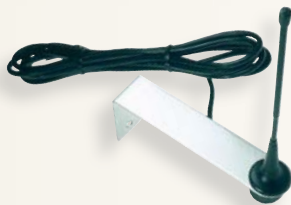

ERONE THE SMART LIVING **RF RANGE ACCESSORIES**

► **COMPLIMENTARY ACCESSORIES**

RF repeater

SERMSR4T4

- **Frequency:** 433 MHz.
- **Encoding:** Keeloq® rolling code.

- Dimensions (L x W x D): 105 x 59 x 85mm.
- Modulation: ASK.
- Receiver sensitivity: -112 dBm.
- Effective radiated power: 3 mW.
- Memory: 40 transmitter buttons.
- Input voltage: 230V ac - 50 Hz.

CODE	REFERENCE	DESCRIPTION
F1001000053	SER2641R4T4	RF REPEATER - KEELOQ® ROLLING CODE

SEA Antennes RF aerial

- **RF aerial with L-bracket for wall fixing.**
- **Cable from 600 to 2500 mm.**

- Frequency: 433 MHz.
- Cable: RG58 / RG174,
- Transmission capacity: 50 Ohm.

CODE	REFERENCE	DESCRIPTION
F0103000029	SEA433	433 MHZ RF AERIAL - 350MM
F1014000005	SEA433L	433 MHZ RF AERIAL - 600MM

RF remote transmitter wall holders

SESMT0

- **RF transmitter wall holders.**
- **Colours:** Anthracite grey or light grey.
- Dimensions (L x W x D): 94 x 52 x 21,5mm.