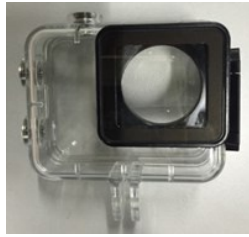

Waterproof Case