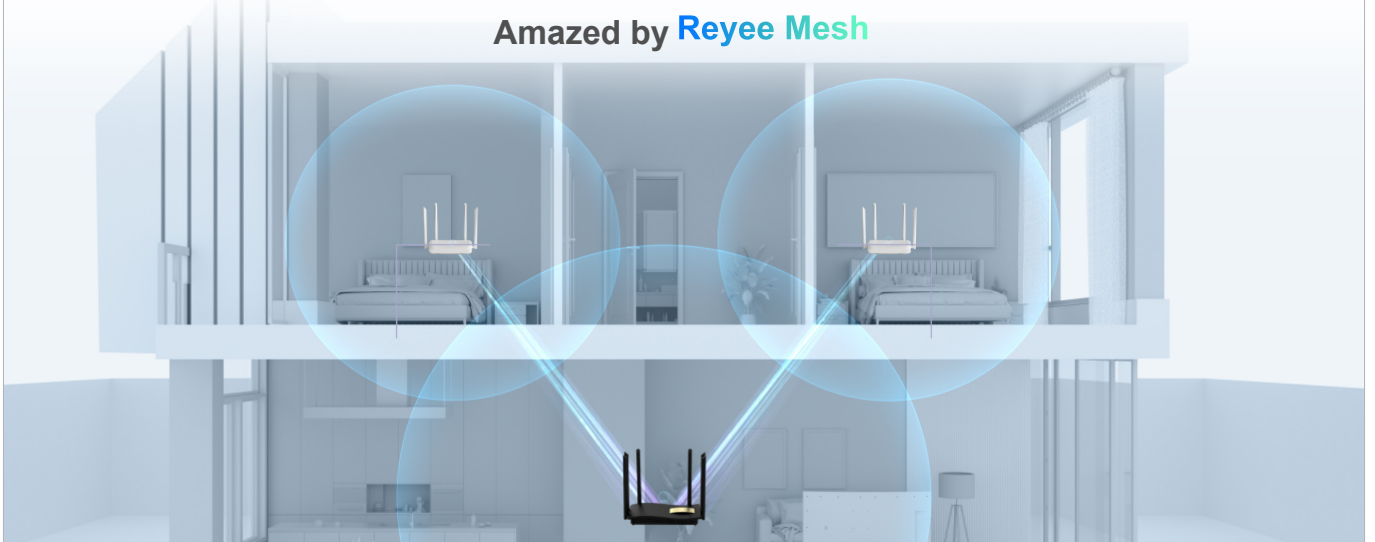

Highlight Features

RG-EW1200G PRO

Enjoy Family Moment with a Superior Internet

It's our mission to provide you high-quality online moment.

4 Gigabit Ethernet ports

Dual-core hyper-threading CPU

802.11ac Wave2

1267 Mbps

Strong WiFi Signal Throughout Your Home

FEM design

6dBi omnidirectional antennas

Full Coverage, Easy Setup, Seamless Roaming

Amazed by **Reyee Mesh**

Highlight Features

Good Helper for Your Family Management

Parental Control Health Mode

Ruijie Cloud App allows you to manage the internet access authority of the specified terminal, including the time limit, URL blocking and black/white list setup.

Parental Control **Health Mode**