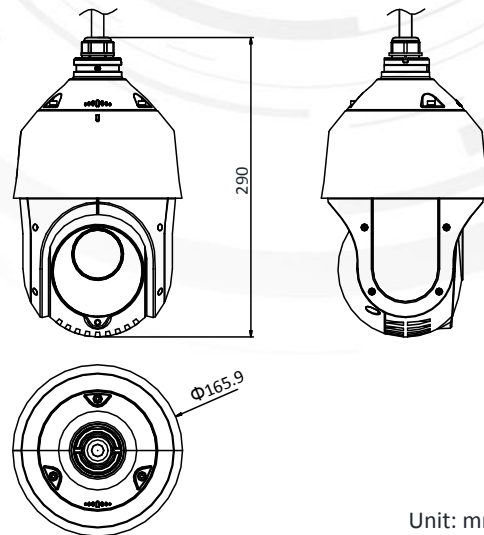

### Key Features

- 1/2.8" progressive scan CMOS
- Up to 1920 × 1080@30fps resolution
- Min. illumination:  
Color: 0.005 Lux @(F1.6, AGC ON)  
B/W: 0.001 Lux @(F1.6, AGC ON)  
0 Lux with IR
- Up to 100 m IR distance
- 25× optical zoom, 16× digital zoom
- 120 dB WDR, 3D DNR, HLC, BLC, Smart IR
- 12 VDC & PoE+ (802.3at, class4)
- Support H.265+/H.265 video compression
- Up to 24 programmable privacy masks
- Support ROI

### Dimensions

Unit: mm