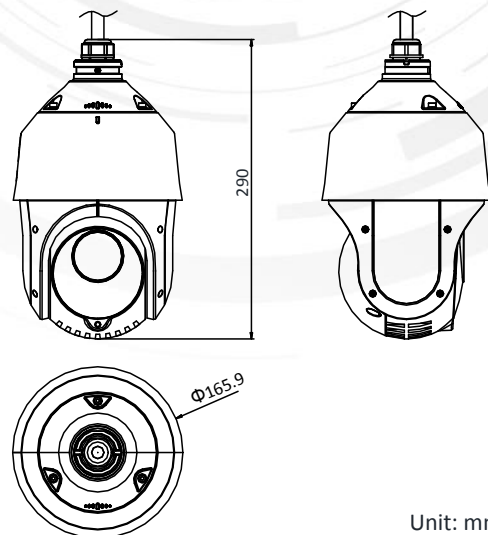

### Key Features

- 1/2.8" progressive scan CMOS
- Up to 1920 × 1080@30fps resolution
- Min. illumination:  
Color: 0.005 Lux @(F1.6, AGC ON)  
B/W: 0.001 Lux @(F1.6, AGC ON)  
0 Lux with IR
- Up to 100 m IR distance
- 15× optical zoom, 16× digital zoom
- 120 dB WDR, 3D DNR, HLC, BLC, Smart IR
- 12 VDC & PoE+ (802.3at, class4)
- Support H.265+/H.265 video compression
- Up to 24 programmable privacy masks
- Support ROI

### Dimensions

Unit: mm