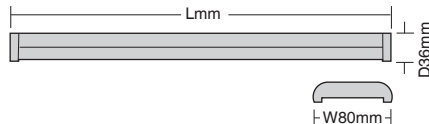

Low profile linear LED fitting in a choice of popular lengths and wattages. Functional, decorative and discreet.

Specification

LED: 86-360pcs SMD 2835 LED
Material: Aluminium
Lumen Output: 1700-6600lm
Colour Temperature: 4000K / 6000K
Guarantee: 3 Years
Life Expectancy: 50,000 Hours
Working Temp: -20°C - 45°C
Power Factor: 0.9
Beam Angle: 150°
CRI: >80

Extra Information: There is no emergency conversion for this range.

MODEL	WATTAGE	COLOUR TEMPERATURE	LUMEN OUTPUT	DIMENSIONS (L x W x D mm)
LINA220W-40	20W	4000K	1700lm	580 x 80 x 36
LINA220W-60	20W	6000K	1750lm	580 x 80 x 36
LINA440W-40	40W	4000K	3500lm	1190 x 80 x 36
LINA440W-60	40W	6000K	3600lm	1190 x 80 x 36
LINA560W-40	60W	4000K	5100lm	1480 x 80 x 36
LINA560W-60	60W	6000K	5300lm	1480 x 80 x 36
LINA675W-40	75W	4000K	6600lm	1780 x 80 x 36
LINA675W-60	75W	6000K	6500lm	1780 x 80 x 36