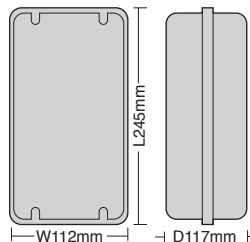

Specification Sheet - Standard Bulkheads

The standard Bulkheads are IP44 rated and are available in black polycarbonate or white aluminium, both with prismatic polycarbonate diffusers.

100W
MAX

IP44

Specification

- Voltage:** 240V ~ 50Hz
- Lamp (not included):** BC (B22)
- Guarantee:** 1 year
- IP Rating:** IP44
- Material:** Polycarbonate / aluminium
- Working Temp:** -15°C - 40°C
- Extra Info:** Available in black polycarbonate or white aluminium, both with prismatic, polycarbonate diffusers.

| MODEL | COLOUR | BASE | DIMENSIONS (L x W x D mm) |
|-------|--------|---------------|------------------------------|
| LF12 | BLACK | POLYCARBONATE | 245 x 112 x 117mm |
| LF12A | WHITE | ALUMINIUM | 245 x 112 x 117mm |