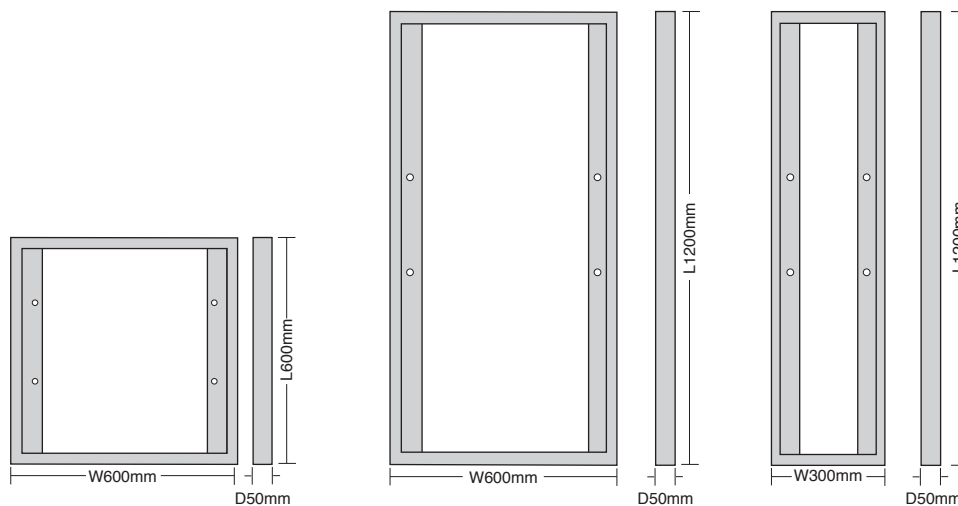

## APPLICATION INFORMATION

- COMMERCIAL SITES
- EDUCATIONAL PROVIDERS
- OFFICES

The Surface Mounting Kits are designed to fit the 36W and 70W LED Panels.

IP33

IK04

## SPECIFICATION

- Material:** Aluminium  
**Guarantee:** 1 Year  
**Extra Info:** • White RAL9010 finish

MODEL	DIMENSIONS (L x W x D mm)
LEDP-SMKW	600 x 600 x 50
LEDP-SMKW12	1200 x 600 x 50
LEDP-SMKW1230	1200 x 300 x 50