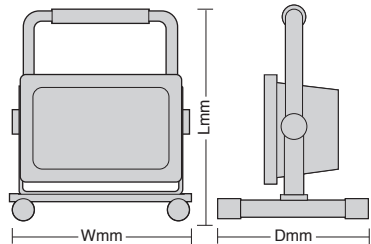

## Specification

- Voltage:** 100-240V
- Wattage:** 10W / 20W
- LED:** Genesis LED Chip
- Lumen Output:** 500lm / 1000lm
- Colour Temp:** 6000K
- Life Expectancy:** 500 Charge / discharge cycles
- Guarantee:** Two year
- IP Rating:** IP65
- Beam Angle:** 120°
- Ra:** >70
- Material:** Aluminium / ABS body / steel frame
- Battery:** Lithium battery, 8.4V 2200mAh
- Working Temp:** -10°C - 40°C
- Extra Info:** 12-24V DC charger and UK mains charger included.

Wattage	Charging Time	Operating Time
10W	2 Hours	Up to 3.5 Hours
20W	3 Hours	Up to 2.5 Hours

MODEL	WATTAGE	COLOUR TEMPERATURE	LUMEN OUTPUT	DIMENSIONS (L x W x D mm)
LEDFL10YR	10W	6000K	500lm	250 x 115 x 115mm
LEDFL20YR	20W	6000K	1000lm	300 x 159 x 159mm