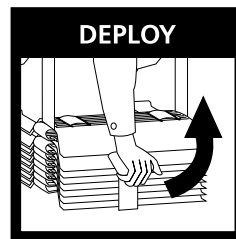

LADDER LENGTH

6.09 metres (20 feet)

SILL DEPTH (MAX)

28cm (11 inches)

DEPLOYMENT

Escape ladders are quick and easy to deploy in the event of fire:

NOTES

PACKAGED SPECIFICATION