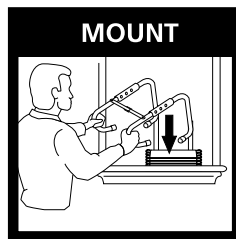

LADDER LENGTH

6.09 metres (20 feet)

SILL DEPTH (MAX)

28cm (11 inches)

DEPLOYMENT

Escape ladders are quick and easy to deploy in the event of fire:

NOTES

PACKAGED SPECIFICATION