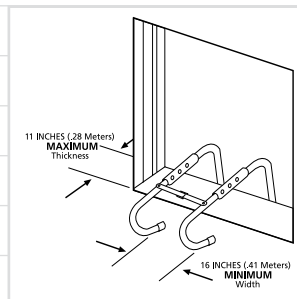

PRODUCT

KS468094

3-storey Emergency Escape Ladder

DESCRIPTION

Emergency Escape Ladder that can be hooked to most window sills and deployed to assist your escape from a building in the event of a fire.

KEY FEATURES

- **3-storey** – maximum ladder length 6.09 metres (20 feet)
- **Easy-to-use** – attaches to most window sills up to a maximum of 28cm (11 inches)
- **Durable, flame-resistant materials**
- **Tangle-free design** for reliable deployment
- **Convenient to store** – fits under most beds
- **Ready for use** – no complex assembly required

GENERAL FEATURES

Model	KS468094
Ladder Height	6.09 metres (20 feet)
Holding Weight	454Kg
Window Sill	28cm (11 inches) maximum depth

Weight	3.5Kg
Warranty	5 years

PRODUCT

KS468094

3-storey Emergency Escape Ladder

	BOX
Order Code	KS468094
Pack Dimensions	425 x 350 x 160mm
Pack Weight	4.6Kg
UPC Barcode	0-47871-680948
Case Quantity	2
Case Dimensions	430 x 355 x 325mm
Case Weight	10.5Kg
ITF Outer Code	200-4781-680942