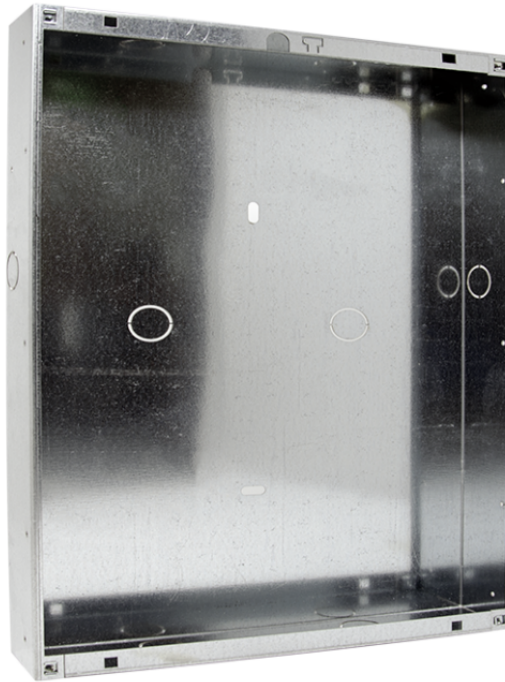

IX9182

FLUSH-MOUNTED BOX FOR FRONT PANEL W/ 55-60-65

Flush-mounted box for Switch front panels art. IX0555, IX0560, IX0565 with 55-60-65 buttons, galvanised steel finish. Dimensions (L x H x D): 469 x 476 x 56 mm.

AWARDS

DESIGN
MILANO

IX9182

FLUSH-MOUNTED BOX FOR FRONT PANEL W/ 55-60-65

MAIN FEATURES

Height (mm)	476
Width (mm)	469
Depth (mm)	56

GENERAL DATA

Type of finishing materials	Steel zinc coated
Product color	Steel

COMPATIBILITY

Simplebus 2 audio/video system	Yes
Simplebus 2 audio system	Yes
Simplebus 1 audio system	Yes
Vip system	Yes

MOUNTING/INSTALLATION

Flush-mounted	Yes
---------------	-----