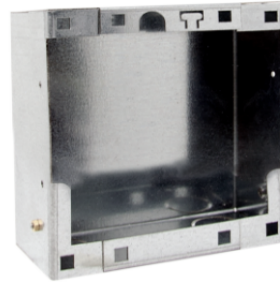

IX9156

FLUSH-MOUNTED BOX FOR FRONT PLATE W/ACCESS. 1 COL.

Flush-mounted box for front plate accessory for Switch series entrance panels with 1 column.
Dimensions: 124x110.5x55 mm.

AWARDS

DESIGN
MILANO

IX9156

FLUSH-MOUNTED BOX FOR FRONT PLATE W/ACCESS. 1 COL.

MAIN FEATURES

Height (mm)	110.5
Width (mm)	124
Depth (mm)	55

GENERAL DATA

Type of finishing materials	Steel zinc coated
Product color	Steel

COMPATIBILITY

Simplebus 2 audio/video system	Yes
Building Kit audio/video system	Yes
Simplebus 2 audio system	Yes
Simplebus 1 audio system	Yes
Vip system	Yes