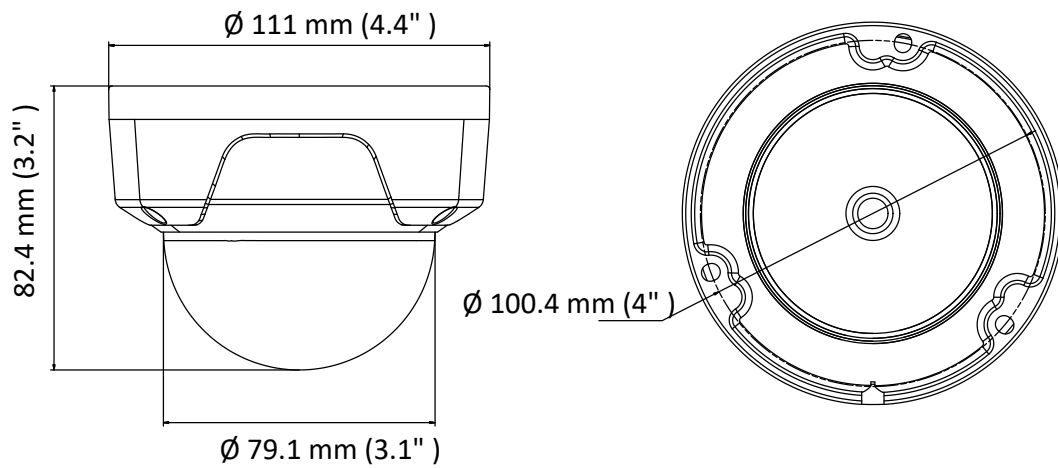

General Function	One-key reset, heartbeat, mirror, password protection, privacy mask, watermark, IP address filter
Firmware Version	5.5.52
API	ONVIF (PROFILE S, PROFILE G), ISAPI
Simultaneous Live View	Up to 6 channels
User/Host	Up to 32 users 3 levels: Administrator, Operator, and User
Client	HiLookVision PC Client, HiLookVision App
Web Browser	IE8+, Chrome 41.0-44, Firefox 30.0-51, Safari 8.0-11
<b>Interface</b>	
Communication Interface	1 RJ45 10M/100M self-adaptive Ethernet port
Reset Button	Yes
<b>General</b>	
Operating Conditions	-30 °C to 60 °C (-22 °F to 140 °F), humidity: 95% or less (non-condensing)
Power Supply	12 VDC ± 25%, 5.5 mm coaxial power plug PoE (802.3af, class 3)
Power Consumption and Current	12 VDC, 0.5 A, Max: 6 W PoE: (802.3af, 36 V to 57 V), 0.2 A to 0.1 A, Max: 7.5 W
Protection Level	IP67, IK10
Material	Without –M model: Front cover: plastic, bottom base: metal With –M model: Front cover: metal, bottom base: metal
Dimensions	Camera: Ø 111 mm × 82.4 mm (Ø 4.4" × 3.2") With package: 134 mm × 134 mm × 108 mm (5.3" × 5.3" × 4.3")
Weight	Without –M model: Camera: approx. 400 g (0.9 lb.) With package: approx: 600 g (1.3 lb.) With –M model: Camera: approx. 450 g (1 lb.) With package: approx: 650 g (1.4 lb.)

## Available Models

IPC-D150H (2.8/4/6 mm), IPC-D150H-M (2.8/4/6 mm)

## Dimension