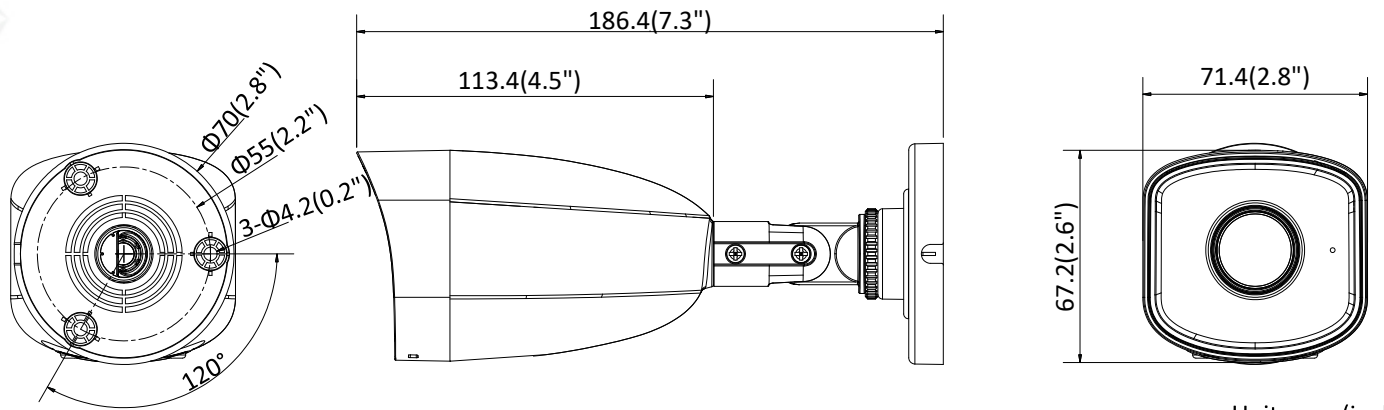

Day/Night Switch	Day/Night/Auto/Schedule
<b>Network</b>	
Protocols	TCP/IP, ICMP, HTTP, HTTPS, FTP, DHCP, DNS, RTP, RTSP, RTCP, NTP, IGMP, QoS, UDP
API	ONVIF (PROFILE S, PROFILE G), ISAPI, SDK
Simultaneous Live View	Up to 6 channels
User/Host	Up to 32 users, 3 levels: administrator, operator and user
Client	HiLookVision PC Client, HiLookVision App
Web Browser	IE8+, Chrome 41.0-44, Firefox 30.0-51, Safari 8.0-11
<b>Interface</b>	
Communication Interface	1 RJ45 self-adaptive Ethernet port
Audio	1 audio input (built-in microphone), mono sound
Interface Style	Pigtail style interface
<b>General</b>	
Firmware Version	5.5.83
General Function	One-key reset, heartbeat, mirror, password protection, privacy mask, watermark, IP address filter
Reset	Reset via web browser and client software
Startup and Operating Conditions	-30 °C to 60 °C (-22 °F to 140 °F), humidity 95% or less (non-condensing)
Storage Conditions	-30 °C to 60 °C (-22 °F to 140 °F), humidity 95% or less (non-condensing)
Power Supply	12 VDC ± 25%, Φ 5.5 mm coaxial power plug; PoE (802.3af, class 3)
Power Consumption and Current	12 VDC, 0.3 A, max.3.6 W; PoE (802.3af, 36 V to 57 V), 0.2 A to 0.1 A, max. 4.0 W
Material	Front cover: metal, back cover : plastic
Dimensions	Camera: 71.4 × 67.2 × 186.4 mm (2.8" × 2.6" × 7.3") With package: 216 × 121 × 118 mm (8.5" × 4.8" × 4.6")
Weight	Camera: Approx. 260 g (0.6 lb.) With package: Approx. 460 g (1 lb.)
<b>Approval</b>	
EMC	47 CFR Part 15, Subpart B; EN 55032: 2015, EN 61000-3-2: 2014, EN 61000-3-3: 2013, EN 50130-4: 2011 +A1: 2014; AS/NZS CISPR 32: 2015; ICES-003: Issue 6, 2016; KN 32: 2015, KN 35: 2015
Safety	UL 60950-1, IEC 60950-1:2005 + Am 1:2009 + Am 2:2013, EN 60950-1:2005 + Am 1:2009 + Am 2:2013, IEC/EN 60950-1
Chemistry	2011/65/EU, 2012/19/EU, Regulation (EC) No 1907/2006
Protection	Ingress protection: IP66 (IEC 60529-2013)

## Available Model

IPC-B120H-U (2.8/4 mm)

## Dimension