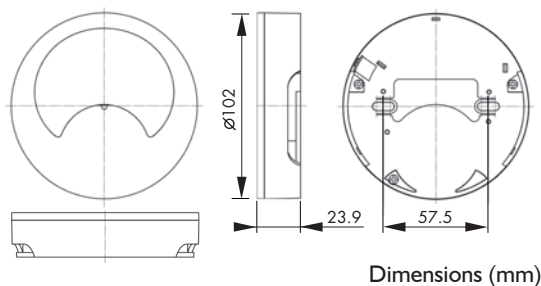

Fire-Cryer[®] Solo - EN 54-3 Approved Voice Sounder

The EN 54-3 approved Fire-Cryer[®] Solo model FCS/C is a slimline base sounder for discreet mounting under fire detectors. It requires no special wiring and can be retrofitted to existing installations. It is fully synchronised and has an exceptionally low current consumption. The units can be used as a replacement for electronic sounders or bells to broadcast a clear message "Fire emergency. Please remain calm and evacuate the building immediately".

Features

- Sound output - 90 dB(A)
- Ultra-Slim base sounder to fit industry-standard detectors
- Omni-directional sound output
- Installer-friendly connections
- Suitable for ceiling or wall mounting
- Optional front plate for stand-alone use
- No special wiring, easily retro-fitted
- Approved to EN 54-3

Part Numbers

FCS/C: Colour - White

Installation

Specification

Operating Voltage:	20-28 V dc
Current @ 24 V dc, Peak/Avg:	27/20 mA
Effective Sound Output (Typical):	
- Alert Fast Sweep tone to BS5839	90 dB(A)*
- Voice	86 dB(A)**
Volume Adjustment from minimum output to maximum output - 18dB(A):	72 to 90 dB(A)
Weatherproofing	Internal use only
Housing Material	ABS
Temperature Range	-10 °C to +55 °C
Colour	White
Connections	Screw TB 1.5mm ²