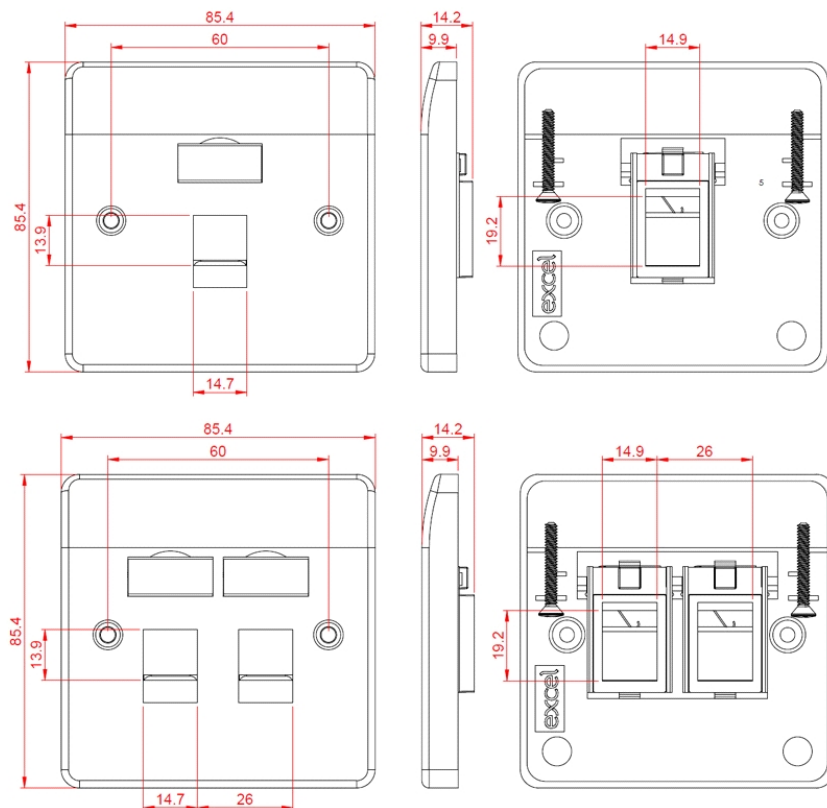

X Excel Keystone Size

X 1 or 2 Port Version

X Enhanced Aesthetics

X 25 Year System Warranty

Features

- Excel Keystone Size
- Enhanced Aesthetics
- Office White
- No.2 cabling system by market share, as reported by BSRIA
- 1 or 2 Port Version
- 25 Year System Warranty
- Curved plate finish

Product Overview

Excel Office Keystone Faceplates are available either as a 1 Port or 2 Port shuttered version. The faceplate offers an enhanced aesthetic curved plate mounting option in Excel White colour complete with built in labeling fields. The aesthetic shape make these faceplates suitable for dado trunking or surface mount installations. The faceplates accept all of the Excel Keystone Jacks to allow for an installation to suite the performance requirements and are both single gang sized. Each faceplate is complete with mounting screws and screw covers to finish the look.

Product Specification

Parameter	Details
Dimensions	Single gang (85.4 mm x 85.4 mm)
Faceplate material	ABS 80% + AS 20% High-Impact UL94HB
Shutter material	ABS High-Impact UL94V-0 Thermoplastic
Spring material	Stainless Steel SUS304
Operating Temperature Range	-10°C to +60°C
Storage Temperature Range	-40°C to +68°C
Relative Humidity	10% to 90% RH

Part Number Information

Part No.	Description
100-273	Office Keystone Single Gang Faceplate - 1 Port
100-274	Office Keystone Single Gang Faceplate - 2 Port

System Warranty

The Excel System Warranty provides a 25-year product and applications assurance of compliance with the industry performance standard appropriate to the class of cabling installed. The warranty may be applied for by an accredited Excel Partner who has designed, supplied and installed the said system.