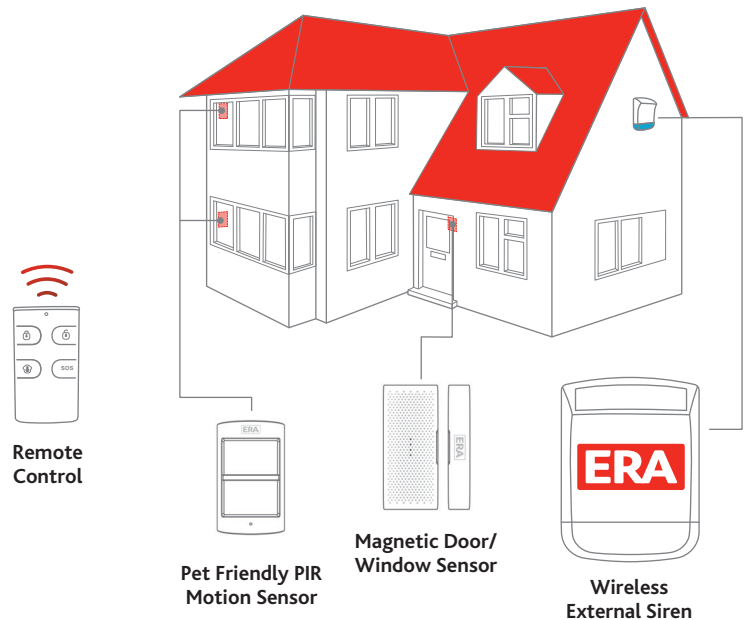

Door/Window Sensor

Model No	EMAG
Power Supply	DC 6V (CR2032 Lithium Batteries x 2pcs)
Standby Current	≤35uA
Alarm Current	≤40mA
Transmitting Distance	≤80metres (in open field conditions)
Radio Frequency	433MHz
Housing Material	ABS Plastic
Operation Condition	Temperature: -10°C - 55°C Humidity: ≤80% (non-condensing)
Dimensions (L x W x H)	Transmitter: 71mm x 31.5mm x 15mm Magnet: 71mm x 12.5mm x 15mm

Remote Control

Model No	EREM
Power Supply	DC 3V (CR2025 Lithium Battery x 1pc)
Standby Current	≤35uA
Alarm Current	≤7mA
Transmitting Distance	≤80metres (in open field conditions)
Radio Frequency	433MHz
Housing Material	ABS Plastic
Operation Condition	Temperature: -10°C - 55°C Humidity: ≤80% (non-condensing)
Dimensions (L x W x H)	53mm x 31mm x 9.5mm

Alarm Kit EAN

5060215565003

Ordering Details

Product

ERA Valiant

Alarm kit

Part No.

ERA-VALIANT

Additional Accessories

Pet Friendly PIR Sensor	EPIR
Door/Window Sensor	EMAG
Remote Control	EREM
Wifi HD Camera	IP116
Ceiling Mounted PIR Sensor	P700
Narrow Beam PIR Sensor	P800
Vibration Sensor	WD80
Smoke Detector	SMK500
Water Detector	WI210
Personal Alert Button	SOS100
Range Extender	RT101
Indoor Plug-in Siren	WS105
Solar Charged Siren	ESS260B
Replica Siren	ERS26B

Suggested Installation Layout

ERA reserves the right to change specification without notice. It is the responsibility of the householder or installer to ensure that the finished product meets any required safety and performance specification.

Packaging

Kit Content

Siren and Strobe (with back-up battery) x 1, Pet Friendly PIR Motion Sensor x 1, Door/Window Sensor x 1, Remote Control x 1, all Batteries, all Fittings, Instruction Manual.