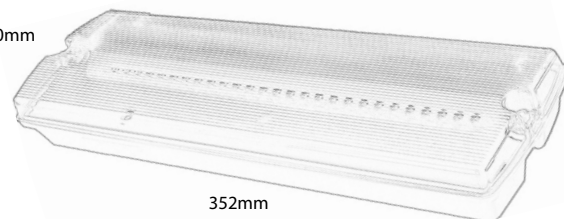

CHANNEL

LIGHTING & SAFETY SYSTEMS

SOLENT

LED emergency luminaire
from Channel Safety Systems

LED Emergency Luminaire

IP65 weatherproof rated and suitable for both internal and external environments, the Solent LED Bulkhead is designed to provide high light output in the event of an emergency.

Features

- Long life LED technology
- Maintained / Non-maintained operation
- Can be ceiling or wall mounted
- Comes with Pictogram Pack
- Sleek and minimalistic design
- Optically enhanced diffuser
- Polycarbonate construction
- Lightweight and easy to install
- NiCd battery
- Semi-recessing kit available
- Low environmental impact & running costs
- Meets BS EN 60598-1:2008 and other relevant standards
- IP65 weatherproof
- 150 lm emergency output
- Hinged screwless gear tray
- 16mm or 20mm conduit entry

E/SOLENT/M3 - SOLENT - LED IP65

110mm

352mm

Depth of product
68mm

PHOTOMETRIC SPACING DATA (1 lux)

Mounting height				
2.5m	2.4	5.8	5.4	2.4
4m	1.0	4.9	5.2	1.0

SPECIFICATIONS

Light Source	White LED
IP Rating	IP65
Emergency Duration	3 hours (minimum)
Lumen Output	150 lm Maintained & Emergency output (6000K)
Mains Current (max)	50mA (max) 35mA quiescent (3W)
Recharge Period	Less than 24 hours
Charge Indicator	Integral green LED Red LED fault indicator
Changeover Voltage	As per requirements of BS EN 60598-1:2008
Battery	3.6V 1.5Ah Ni-Cd