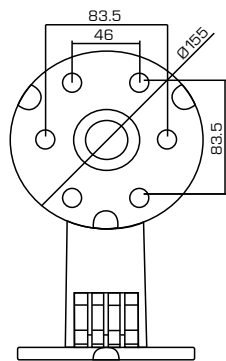

DS-1473ZJ-155

FEATURES:

- Aluminum alloy material with surface spray treatment
- The cap facilitates the installation
- Water proof design

DS-1473ZJ-155

SPEC	
Parameters	Wall mount
Colour	Hik White
Feature	Suitable for dome camera
Material	Aluminum Alloy
Dimension	155 x 183.5 x 240mm
Weight	650g

- The bracket should be installed on a flat wall
- The wall must be capable of supporting over 3 times as much as the total weight of the camera and the mount
- The maximum load capacity of the bracket is 3kg

unit: mm