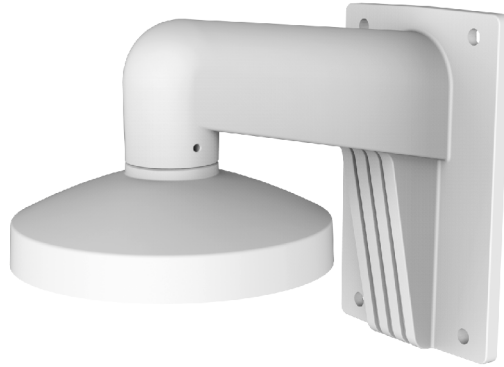

DS-1473ZJ-155

FEATURES:

- Aluminum alloy material with surface spray treatment
- The cap facilitates the installation
- Water proof design

DS-1473ZJ-155

SPEC	
Parameters	Wall mount
Colour	Hik White
Feature	Suitable for dome camera
Material	Aluminum Alloy
Dimension	155 x 183.5 x 240mm
Weight	650g

- The bracket should be installed on a flat wall
- The wall must be capable of supporting over 3 times as much as the total weight of the camera and the mount
- The maximum load capacity of the bracket is 3kg