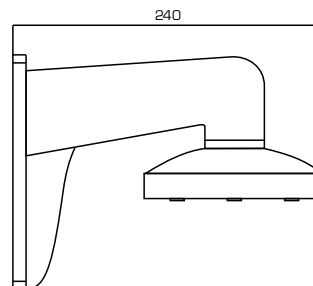

DS-1473ZJ-155

FEATURES:

- Aluminum alloy material with surface spray treatment
- The cap facilitates the installation
- Water proof design

DS-1473ZJ-155

SPEC	
Parameters	Wall mount
Colour	Hik White
Feature	Suitable for dome camera
Material	Aluminum Alloy
Dimension	155 x 183.5 x 240mm
Weight	650g

- The bracket should be installed on a flat wall
- The wall must be capable of supporting over 3 times as much as the total weight of the camera and the mount
- The maximum load capacity of the bracket is 3kg

unit: mm