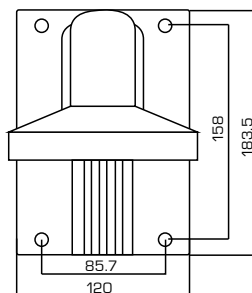

DS-1473ZJ-155

FEATURES:

- Aluminum alloy material with surface spray treatment
- The cap facilitates the installation
- Water proof design

DS-1473ZJ-155

SPEC	
Parameters	Wall mount
Colour	Hik White
Feature	Suitable for dome camera
Material	Aluminum Alloy
Dimension	155 x 183.5 x 240mm
Weight	650g

- The bracket should be installed on a flat wall
- The wall must be capable of supporting over 3 times as much as the total weight of the camera and the mount
- The maximum load capacity of the bracket is 3kg

unit: mm