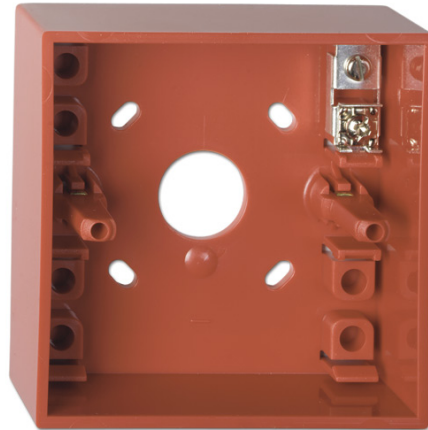

## DMN787

Surface mounting box with earth connector, red

### General

---

The DMN787 is a surface mount back-box for the DMN700 series of manual call points. The DMN787 is red and has one terminal.

### Standard Features

---

- Easy to install
- For flush mounting of manual call points
- One terminal

## Specifications

Material	Self-extinguishing Noryl SE100
Colour	Red - RAL N°3020
Operating temperature	-40° to +85°C
Relative humidity	max. 90% RV