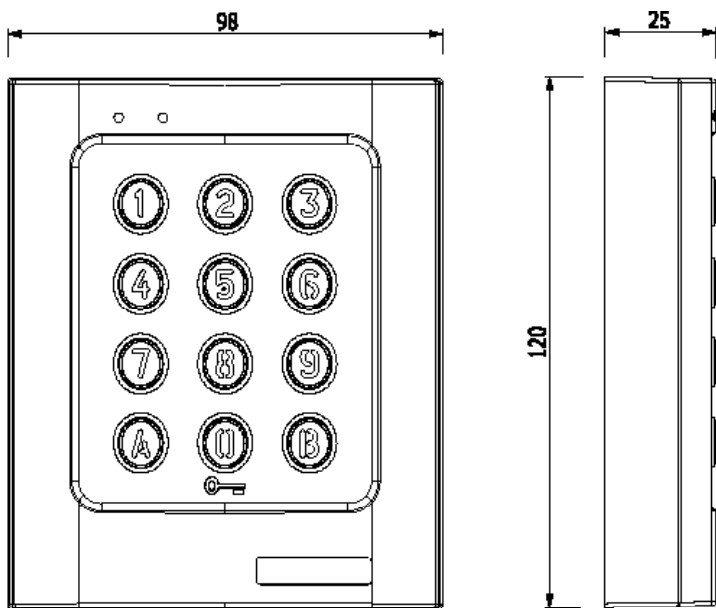

Technical specifications

- **Dimensions (L x W x D):**
120 x 98 x 25 mm
- **Visual and sound feedback**
- **Operating temperature:**
-25°C to +70°C
- **Operating voltage:**
- 12V to 24VAC
- 12V to 48VDC

Key features

- **Backlit keypad**
- **Cast Aluminium body**
- **IP64**
- **2 relay outputs**
- **Surface mount**
- **Free voltage**
- **Torx[®] mounting screws**
- **100 user codes**

DGA

Self contained

Range : Digicode®