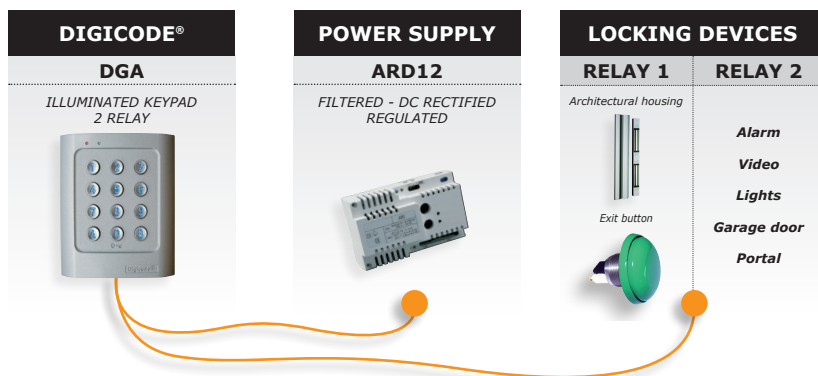

DGA

Self contained

CDVI Group Products

Digicode[®]
marque
brand

Range : Digicode[®]

The original

The DGA self contained keypad, from the Digicode[®] brand, was engineered to secure your access. The DGA will compliment any audio or video entry system to control the operation and locking of your doors and gates.

Its design and its high resistance to vandalism make it suitable to secure residential as well as industrial sites. The compatibility of the DGA with all CDVI locking devices gives you the flexibility to optimize your security.

Key features

- **Backlit keypad**
- **Cast Aluminium body**
- **IP64**
- **2 relay outputs**
- **Surface mount**
- **Free voltage**
- **Torx[®] mounting screws**
- **100 user codes**

DGA

Self contained

Range : Digicode®

Compliance: DGA

- 25°C to +70°C
- Salt spray tests
- IP rating IP64
- CE Certification

SIMPLE AND CUSTOMIZABLE INSTALLATION

Recommended Power Supplies

BS60

ARD12

Reference : H02040033 - All the specifications on this document (photos, drawing, features and dimensions) could be changed without prior notice.