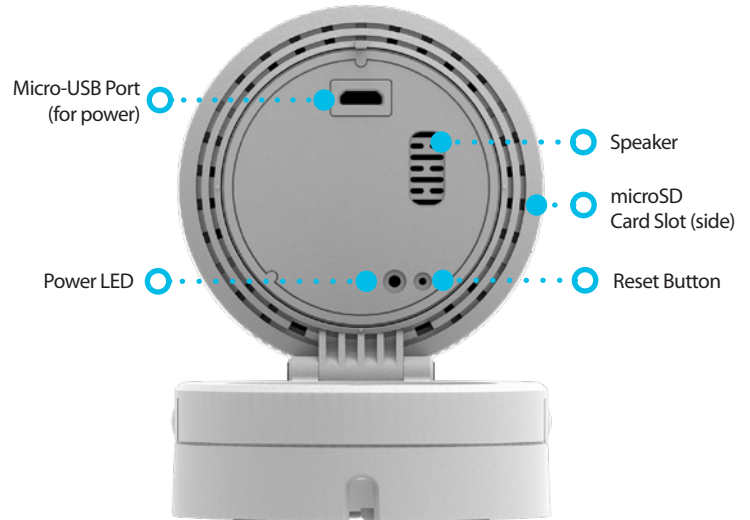

Back View

Technical Specifications

Camera

Camera Hardware Profile	• 1/2.7" 1-megapixel progressive CMOS sensor • Minimum illumination: • B/W mode (LEDs on): 0 lux • Minimum object distance: 50 cm • Lens focal length: 1.8 mm • Aperture: F2.2 • 5 metre IR illumination distance	• Angle of view: • Horizontal: 180° • Vertical: 80° • Diagonal: 180° • Built-in Infrared-Cut Removable (ICR) Filter • Built-in microphone and speaker
Image Features	• 4x Digital zoom • Configurable sound detection level • Time stamp and text overlay	• Configurable resolution • Configurable motion detection windows
Video Compression	• H.264 / MJPEG format compression • H.264 streaming	• JPEG for still images
Video Resolution	• 1280 x 720 at up to 30 fps	
Audio Support	• AAC (32 kbps)	
Connectivity	• 802.11n/g/b wireless with WPA/WPA2 encryption	• microSD card slot

Features

Event Management	• Motion detection • Sound level detection • Event recording to an SD card²	• Event notification and snapshot/video clip download to mobile device
Mobile Support	• mydlink mobile app for iPhone, iPad, iPod touch, and Android devices^{1,3}