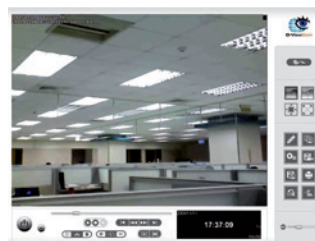

Free D-ViewCam™ Video Management Software DCS-100

Bundled free with D-Link network cameras D-ViewCam enables users to centrally manage multiple cameras for home or businesses.

Supporting up to 32 network cameras and up to 64 users, D-ViewCam is compatible with all current D-Link network cameras and video servers, offers digital monitoring and recording with a wide array of features including simultaneous video recording, playback and live view.

D-ViewCam offers scheduled, motion and manual recording. Recorded files can be searched by video type and selected files can be played, edited and converted into AVI or ASF files. The e-map mode in the application allows users to arrange a map with camera locations and orientation, while additional features such as auto-patrol, rotate, zoom, and focus provide optimal control over video surveillance.

Playback view