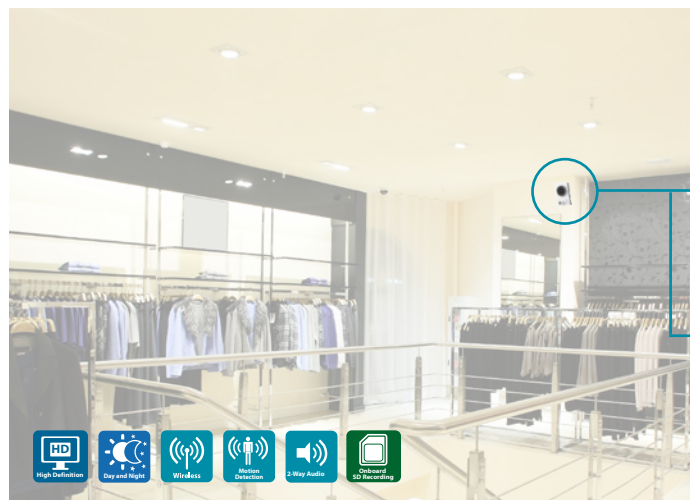

VIGILANCE
CAMERA RANGE

Professional Video Surveillance.
Simplified.
Affordable.

Vigilance Camera Range

The Vigilance Camera Range offers professional, full featured high definition video surveillance that is easy to install and highly affordable. The range consist of cameras designed specifically to meet different surveillance and environmental requirements. From standalone surveillance solutions that allow you to record video without additional software or equipment, to weather/vandal-proof cameras for harsh environments.

The Vigilance Camera Range includes:

HD Wireless Camera

DCS-4201

Passive Infrared

- Detect motion by measures infrared light radiating from moving objects that emit heat.
- Greatly reduces false alarms compared to image-based motion detection.
- Helps to reduce unnecessary storage wastage caused by false triggers.