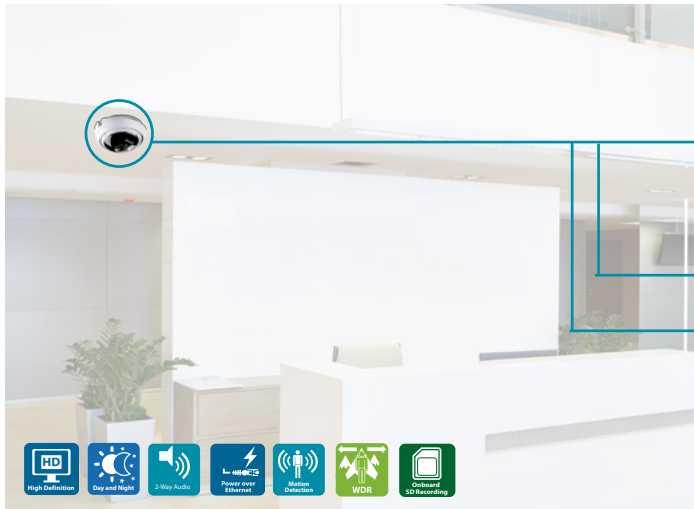

VIGILANCE
CAMERA RANGE

Professional Video Surveillance.
Simplified.
Affordable.

Vigilance Camera Range

The Vigilance Camera Range offers professional, full featured high definition video surveillance that is easy to install and highly affordable. The range consist of cameras designed specifically to meet different surveillance and environmental requirements. From standalone surveillance solutions that allow you to record video without additional software or equipment, to weather/vandal-proof cameras for harsh environments.

Full HD PoE Dome Camera

DCS-4603

Integrated IR illuminator with IRC-filter

- Allows the camera to see in complete darkness with detailed grayscale images.
- Capture crisp colour images during daytime with ICR-filter to block unwanted infrared light.

Wide Dynamic Range

- Effective in contrasting light conditions, giving clear footage from shadowed areas as well as brightly lit spaces.

Vigilance Full HD Panoramic PoE Camera DCS-4622

360° Whole Room Coverage

- See it all with a wide-angle fisheye lens that gives you complete 360° coverage that lets you monitor a large area with a single camera

HD Image Quality and Detail

- High-resolution 3-megapixel sensor provides a high-resolution image (up to 1920 x 1536) to monitor a large area with excellent detail