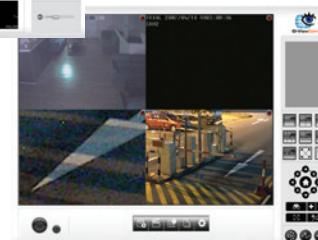

Full HD Outdoor PoE Mini Dome Camera DCS-4802E

Wide Dynamic Range

- Allows the camera to see objects in contrasting light conditions.
- Ideal for entrances or windowed foyers where it is necessary to monitor both indoor and outdoor areas, or shadowed areas as well as brightly lit areas.

3-Axis Gimbal

- 3 axis mechanism gives horizontal, vertical and rotation adjustments.
- This provide greater flexibility to achieve the view you want, whether the camera is mounted on the ceiling or wall.

Free D-ViewCam™ Video Management Software DCS-100

Bundled free with D-Link network cameras D-ViewCam enables users to centrally manage multiple cameras for home or businesses.

Supporting up to 32 network cameras and up to 64 users, D-ViewCam is compatible with all current D-Link network cameras and video servers, offers digital monitoring and recording with a wide array of features including simultaneous video recording, playback and live view.

D-ViewCam offers scheduled, motion and manual recording. Recorded files can be searched by video type and selected files can be played, edited and converted into AVI or ASF files. The e-map mode in the application allows users to arrange a map with camera locations and orientation, while additional features such as auto-patrol, rotate, zoom, and focus provide optimal control over video surveillance.

Live view

D-ViewCam Mobile

Keep an eye on your surveillance cameras anytime, anywhere with D-Link's D-ViewCam Mobile app. The D-ViewCam Mobile app makes it easy to check on your business no matter where you are, no matter what time of day it is.