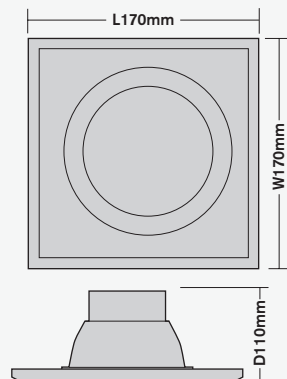

SPECIFICATION SHEET

LED COB SQUARE RIM ADJUSTABLE DOWNLIGHT

The square bezel fitting with a tilt-adjustable circular COB LED downlight. Ideal for shopping centres and reception areas, the fittings can be joined together in a grid.

Additional Information

- Aluminium heat sink resulting in better heat dissipation
- Cut out: 150 x 150mm
- Easy connection
- Environmentally friendly
- High temperature resistant, flame retardant
- White finish
- Fittings can be joined together using the connector brackets supplied
- Emergency conversion: EMLEDKIT2

Dimensions

Code	Wattage	Lumen Output	Dimensions (Ø x D mm)	Cut Out (Ø mm)
COBDLSRA30W-40	30W	2900lm	170 x 170	110